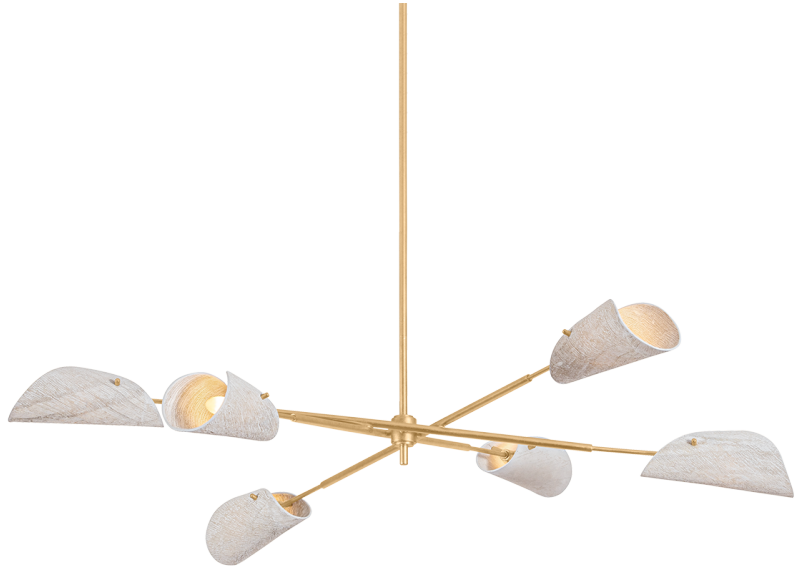

KEN

F3460-VGL

The mobile-inspired Ken family channels kinetic energy with natural materials and curved silhouettes. Each laminated coconut fiber shade wraps around a light source, highlighting the organic texture of the airy, sculptural forms. A Vintage Gold Leaf frame introduces a note of polish. Available as a 1-light sconce and a 6-light chandelier.

*Due to the one-of-a-kind nature of the medium, exact colors and patterns may vary slightly from the image shown.

FINISHES

VINTAGE GOLD LEAF

DIMENSIONS

Height: 11"
Width/Diameter: 60"
Minimum Height: 19.75"
Maximum Height: 55.5"
Canopy/Backplate: 6"
Hanging Type: 1-6" / 2-12" / 1-18" Stems
Product Weight: 14.3lb
Canopy/Backplate Shape: Round
Sloped Ceiling Compatible: No
Living Finish: No
Uplight Only: No

Shade

Shade 1: Natural Woven
Shade 1 Finish: Coconut Fiber
Shade 1 Top Width: 5"
Shade 1 Bottom L/W: 0" / 3"
Shade 1 Height: 12"

ELECTRICAL

Bulb 1

Bulb Included: No
Socket: E12 Candelabra Base
Bulb Type: G16.5
Max Wattage: 10
Bulb Quantity: 6
Wire Length: 144"
Cord Type: B & W TEFLON W/ GROUND WIRE
Gem Box Required (2"x3"): No
Dark Sky: No