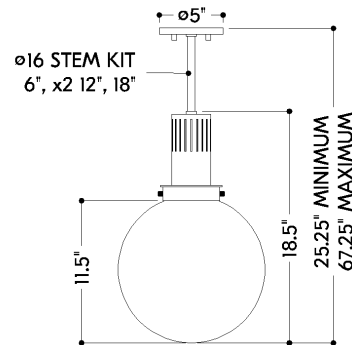

TOBIAS

F4612-BRZ

Tobias is a recognizable basic with a cool, modern feel. The oversized glass globe has been internally etched to add texture, but the real star of this pendant is the industrial-style chimney. Perforated with elongated slats, it sets the tone with either a Patina Brass or Bronze finish. This modernized retro staple comes in two sizes to suit your spatial needs.

FINISHES

BRONZE

DIMENSIONS

Height: 18.25"
Width/Diameter: 11.75"
Minimum Height: 25.25"
Maximum Height: 67.25"
Canopy/Backplate: 5"
Hanging Type: 1-6" / 2-12" / 1-18" Stems
Product Weight: 6.61lb
Canopy/Backplate Shape: Round
Sloped Ceiling Compatible: No
Living Finish: No
Uplight Only: Yes

Shade

Shade 1: Glass
Shade 1 Finish: Clear Etched Inside
Shade 1 Top Width: 4.25"
Shade 1 Bottom L/W: 0" / 11.75"
Shade 1 Height: 12.25"

ELECTRICAL

Bulb 1

Bulb Included: No
Socket: E26 Medium Base
Bulb Type: A19
Max Wattage: 15
Bulb Quantity: 1
Wire Length: 144"
Cord Type: B & W TEFLON W/ GROUND WIRE
Gem Box Required (2"x3"): No
Dark Sky: No

SHIPPING

Carton 1: 57" x 38" x 38"
Carton 1 Weight: 10lb
Shipping Method: Truck Only
Country of Origin: VN

FRONT