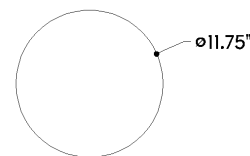

FRONT

BOTTOM