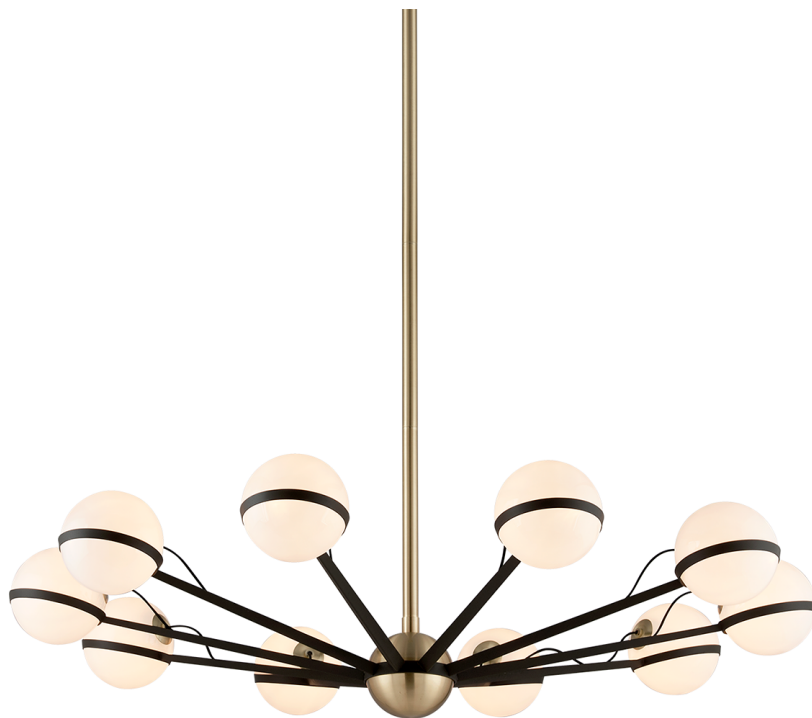

# ACE

F5306-TBZ/BBA

---

## DIMENSIONS

---

Height: 10.25"

Width/Diameter: 50"

Length: "

Minimum Height: 19.25"

Maximum Height: 55.25"

Canopy/Backplate: "

Hanging Type:

Product Weight: 60lb

## GLASS

---

Attachment:

Glass 1:

Glass 2: