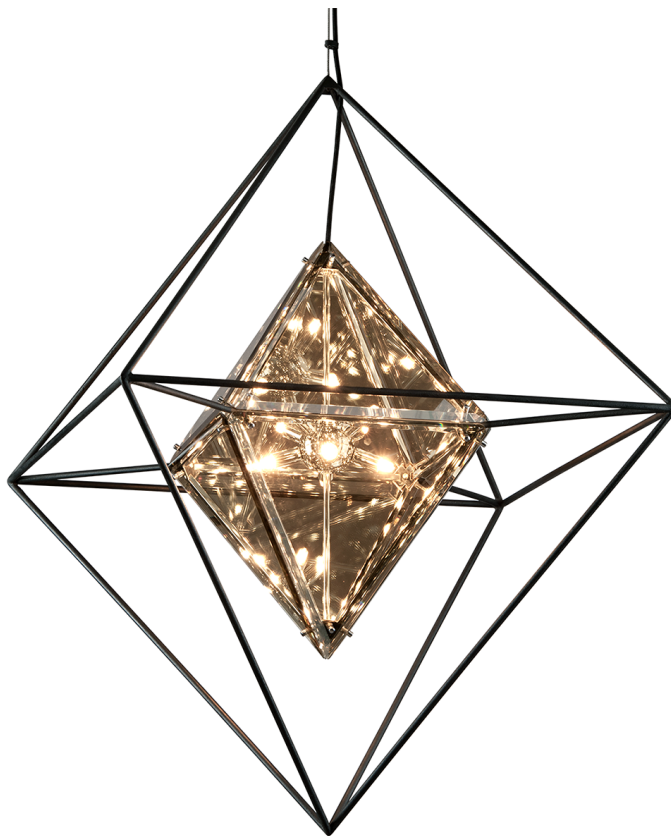

EPIC

F5327-TRN

FINISHES

FORGED IRON

DIMENSIONS / SPECS

Height: 42"
Width/Diameter: 30"
Minimum Height: 45.25"
Maximum Height: 179"
Canopy/Backplate: 6"
Hanging Type: 120" Aircraft Cable
Product Weight: 41lb
Canopy/Backplate Shape: Round
Sloped Ceiling Compatible: Yes
Living Finish: No
Uplight Only: No

Shade 1: Glass
Shade 1 Finish: Topaz
Shade 1 Bottom L/W: 0" / 14.25"
Shade 1 Height: 13.75"

ELECTRICAL

Bulb 1
Bulb Included: No
Socket: G9
Bulb Type: G9
Max Wattage: 40
Bulb Quantity: 8
Wire Length: 120"
Gem Box Required (2"x3"): No
Dark Sky: No