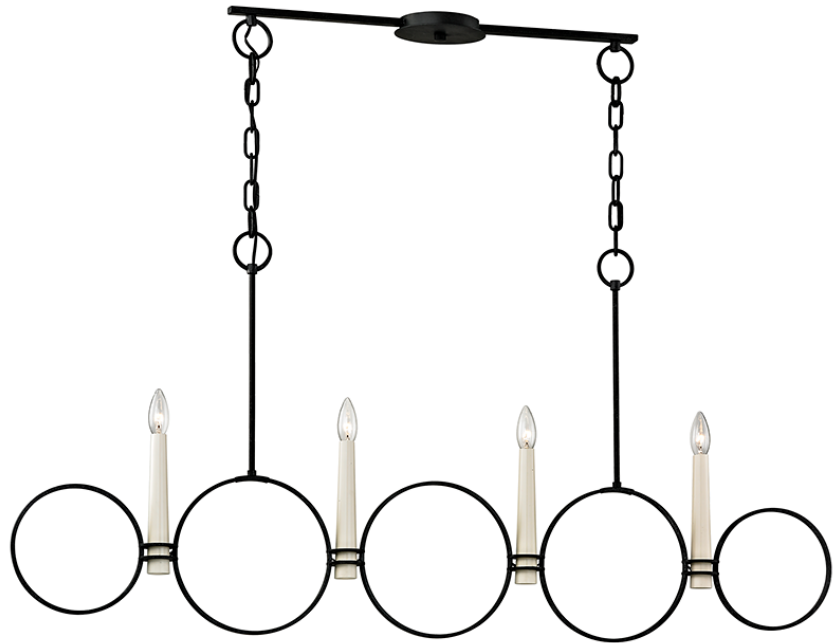

JULIETTE

F5954

FINISHES

COUNTRY IRON

DIMENSIONS / SPECS

Height: 29"
Width/Diameter: 5.5"
Length: 52"
Canopy/Backplate: 5.5"
Product Weight: 10.56lb
Canopy/Backplate Shape: Round
Sloped Ceiling Compatible: Yes
Living Finish: No
Uplight Only: No

ELECTRICAL

Bulb 1
Bulb Included: No
Socket: E12 Candelabra Base
Max Wattage: 60
Bulb Quantity: 4
Wire Length: 144"
Gem Box Required (2"x3"): No
Dark Sky: No

SHIPPING

Carton 1: 55" x 27" x 7"
Carton 1 Weight: 17lb
Shipping Method: Ground
Country of Origin: CN