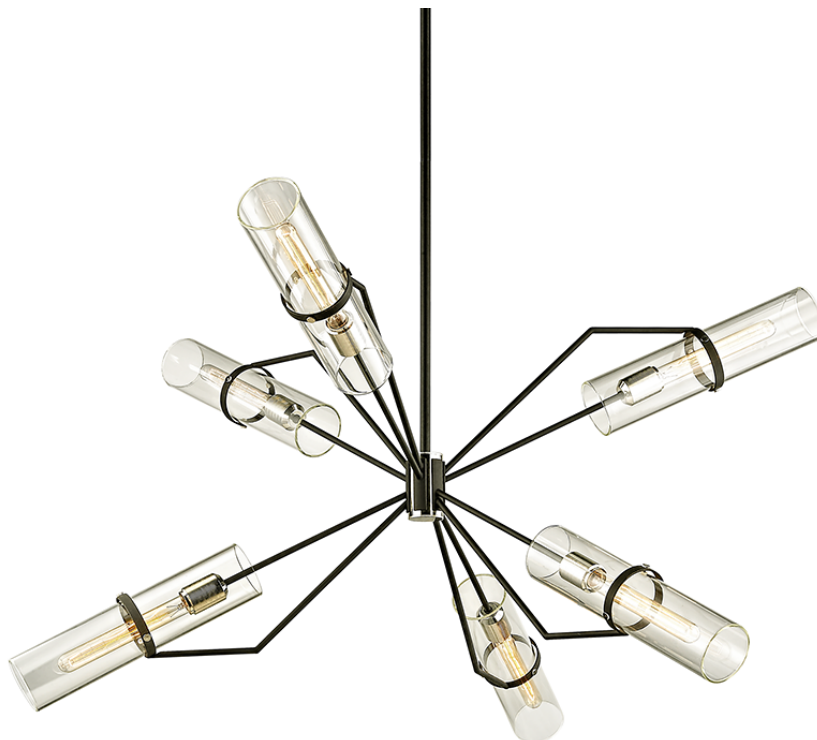

RAEF

F6328-TBK/PN

FINISHES

TEXTURE BLACK w/ POLISHED NICKEL

DIMENSIONS

Height: 27.25"

Width/Diameter: 50"

Minimum Height: 28.5"

Maximum Height: 64.5"

Canopy/Backplate: 6"

Hanging Type: 1-6" / 2-12" / 1-18" Stems

Product Weight: 26.01lb

Canopy/Backplate Shape: Round

Sloped Ceiling Compatible: Yes

Living Finish: No

Uplight Only: No

Shade

Shade 1: Glass

Shade 1 Finish: Clear

Shade 1 Top Width: 3.5"

Shade 1 Bottom L/W: 0" / 3.5"

Shade 1 Height: 15.25"

Replacement Glass Item #(s): GLS-F6324

ELECTRICAL

Bulb 1

Bulb Included: No

Socket: E26 Medium Base

Bulb Type: T10-9

Max Wattage: 75

Bulb Quantity: 6

Wire Length: 144"

Cord Type: B & W TEFLON W/ COPPER
GROUND WIRE

Gem Box Required (2"x3"): No

Dark Sky: No

SHIPPING

Carton 1: 41" x 37" x 25"

Carton 1 Weight: 45lb

Shipping Method: Truck Only

Country of Origin: VN

PATENT PENDING