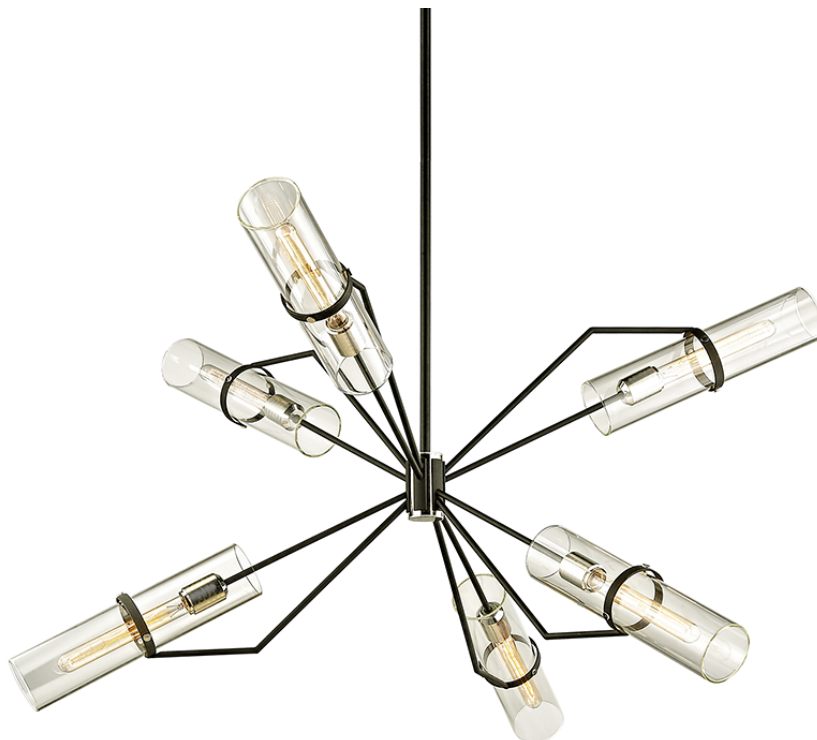

RAEF

F6328-TBK/PN

FINISHES

TEXTURE BLACK w/ POLISHED NICKEL

DIMENSIONS

Height: 27.25"

Width/Diameter: 50"

Minimum Height: 28.5"

Maximum Height: 64.5"

Canopy/Backplate: 6"

Hanging Type: 1-6" / 2-12" / 1-18" Stems

Product Weight: 26.01lb

Canopy/Backplate Shape: Round

Sloped Ceiling Compatible: Yes

Living Finish: No

Uplight Only: No

Shade

Shade 1: Glass

Shade 1 Finish: Clear

Shade 1 Top Width: 3.5"

Shade 1 Bottom L/W: 0" / 3.5"

Shade 1 Height: 15.25"

Replacement Glass Item #(s): GLS-F6324

ELECTRICAL

Bulb 1

Bulb Included: No

Socket: E26 Medium Base

Bulb Type: T10-9.5

Max Wattage: 75

Bulb Quantity: 6

Wire Length: 144"

Gem Box Required (2"x3"): No

Dark Sky: No

SHIPPING

Carton 1: 41" x 37" x 25"

Carton 1 Weight: 45lb

Shipping Method: Truck Only

Country of Origin: VN

PATENT PENDING