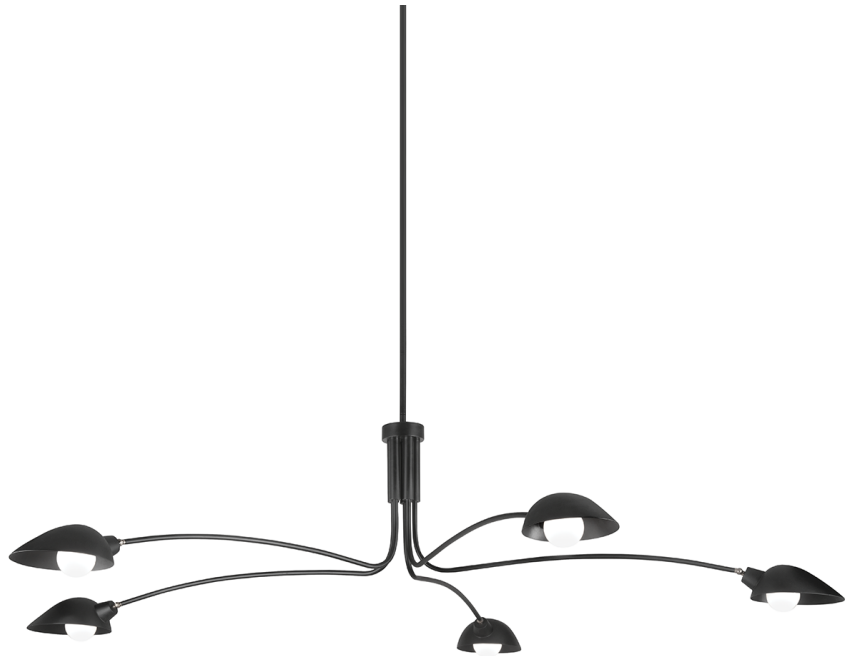

LEO

F7815-SBK

Minimalism with presence, Leo has a clean, sculptured look that fills a space. Rounded shades suspend from sprawling metal arms, all in a soft black finish. The three-bulb chandelier is over six-and-a-half feet in diameter and the six-bulb chandelier is seven feet in diameter. The shades rotate to create a customized lighting plan. This expansive fixture will bring stunning style to any large space.

Canopy/Backplate: 6"

Hanging Type: 1-6" / 2-12" / 1-18" Stems

Product Weight: 22lb

Canopy/Backplate Shape: Round

Sloped Ceiling Compatible: No

Living Finish: No

Uplight Only: No

Shade

Shade 1: Steel

Shade 1 Finish: Soft Black

Shade 1 Top Length: 8.75"

Shade 1 Top Width: 7.25"

Shade 1 Bottom L/W: 8.75" / 7.25"

Shade 1 Height: 4"

ELECTRICAL

Bulb 1

Bulb Included: No

Socket: E26 Medium Base

Bulb Type: G25

Max Wattage: 60

Bulb Quantity: 5

Wire Length: 144"

Gem Box Required (2"x3"): No

Dark Sky: No