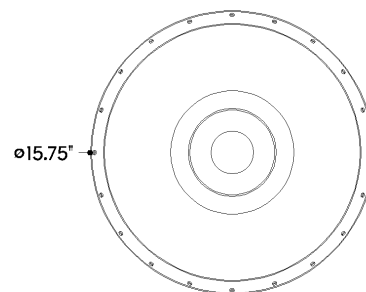

FINISHES

VINTAGE GOLD LEAF w/ TEXTURED BRONZE
W/ HL

DIMENSIONS

Height: 8.25"
Width/Diameter: 15.75"
Canopy/Backplate: 4.75"
Product Weight: 9.5lb
Canopy/Backplate Shape: Round
Sloped Ceiling Compatible: No
Living Finish: No
Uplight Only: Yes

Shade

Shade 1: Steel
Shade 1 Finish: Textured Bronze w/ HL
Shade 1 Top Width: 10.75"
Shade 1 Height: 5"
Shade 2: Glass
Shade 2 Finish: Etched Matte
Shade 2 Top Width: 7"
Shade 2 Height: 5.75"

ELECTRICAL

Bulb 1

Bulb Included: No
Socket: E26 Medium Base
Bulb Type: A19
Max Wattage: 15
Bulb Quantity: 1
Wire Length: 7"
Cord Type: B & W TEFLON W/ GROUND WIRE
Gem Box Required (2"x3"): No
Dark Sky: No

SHIPPING

Carton 1: 20" x 20" x 14"
Carton 1 Weight: 10lb
Shipping Method: Ground
Country of Origin: VN

FRONT

BOTTOM