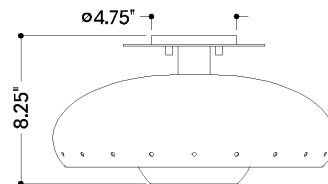

FINISHES

VINTAGE GOLD LEAF w/ TEXTURED BRONZE
W/ HL

DIMENSIONS

Height: 8.25"
Width/Diameter: 15.75"
Canopy/Backplate: 4.75"
Product Weight: 9.5lb
Canopy/Backplate Shape: Round
Sloped Ceiling Compatible: No
Living Finish: No
Uplight Only: Yes

Shade

Shade 1: Steel
Shade 1 Finish: Textured Bronze w/ HL
Shade 1 Top Width: 10.75"
Shade 1 Height: 5"
Shade 2: Glass
Shade 2 Finish: Etched Matte
Shade 2 Top Width: 7"
Shade 2 Height: 5.75"

ELECTRICAL

Bulb 1

Bulb Included: No
Socket: E26 Medium Base
Bulb Type: A19
Max Wattage: 15
Bulb Quantity: 1
Wire Length: 7"
Cord Type: B & W TEFLON W/ GROUND WIRE
Gem Box Required (2"x3"): No
Dark Sky: No

SHIPPING

Carton 1: 20" x 20" x 14"
Carton 1 Weight: 10lb
Shipping Method: Ground
Country of Origin: VN

FRONT

BOTTOM