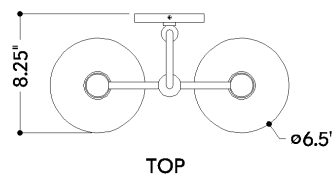

FINISHES

AGED BRASS

DIMENSIONS

Height: 10.75"
Width/Diameter: 16.25"
Canopy/Backplate: 4.75"
Product Weight: 7.26lb
Extension: 8.25"
Top to Center: 5.25"
Canopy/Backplate Shape: Round
Sloped Ceiling Compatible: No
Living Finish: No
Uplight Only: No

Shade

Shade 1: Glass
Shade 1 Finish: Matte Cloud
Shade 1 Top Width: 4.5"
Shade 1 Bottom L/W: 0" / 6.5"
Shade 1 Height: 5.5"

ELECTRICAL

Bulb 1

Bulb Included: No
Socket: E26 Medium Base
Bulb Type: A19
Max Wattage: 15
Bulb Quantity: 2
Wire Length: 7"
Cord Type: B & W TEFLON W/ GROUND WIRE
Gem Box Required (2"x3"): No
Dark Sky: No

SHIPPING

Carton 1: 17" x 9" x 14"
Carton 1 Weight: 8lb
Shipping Method: Ground
Country of Origin: VN

TOP

FRONT

SIDE