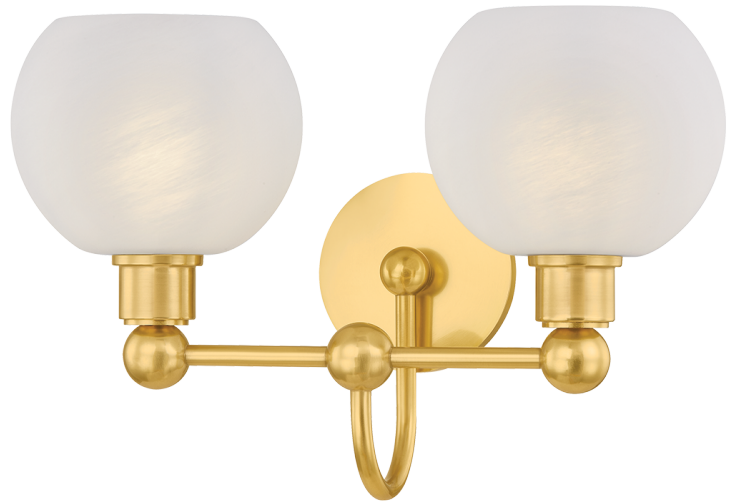

JERICA

H1019302-AGB

There's a sense of visual ease in the continuity of circular forms in the Jerica bath light. The silhouette is understandable and usable, yet elevated by decorative sphere details, curved lines, and matte cloud glass globes. Choose from a gleaming Aged Brass finish, or opt for Old Bronze for a more modern take. Whether as a sconce or bath bar, Jerica illuminates your daily routines with serene style.

FINISHES

AGED BRASS

DIMENSIONS

Height: 10.75"
Width/Diameter: 16.25"
Canopy/Backplate: 4.75"
Product Weight: 7.26lb
Extension: 8.25"
Top to Center: 5.25"
Canopy/Backplate Shape: Round
Sloped Ceiling Compatible: No
Living Finish: No
Uplight Only: No

Shade

Shade 1: Glass
Shade 1 Finish: Matte Cloud
Shade 1 Top Width: 4.5"
Shade 1 Bottom L/W: 0" / 6.5"
Shade 1 Height: 5.5"

ELECTRICAL

Bulb 1

Bulb Included: No
Socket: E26 Medium Base
Bulb Type: A19
Max Wattage: 15
Bulb Quantity: 2
Wire Length: 7"
Cord Type: B & W TEFLON W/ GROUND WIRE
Gem Box Required (2"x3"): No
Dark Sky: No

SHIPPING

Carton 1: 17" x 9" x 14"
Carton 1 Weight: 8lb
Shipping Method: Ground
Country of Origin: VN

TOP