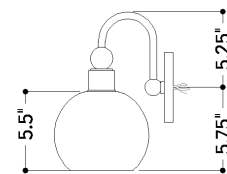

FINISHES

AGED BRASS

DIMENSIONS

Height: 10.75"
Width/Diameter: 16.25"
Canopy/Backplate: 4.75"
Product Weight: 7.26lb
Extension: 8.25"
Top to Center: 5.25"
Canopy/Backplate Shape: Round
Sloped Ceiling Compatible: No
Living Finish: No
Uplight Only: No

Shade

Shade 1: Glass
Shade 1 Finish: Matte Cloud
Shade 1 Top Width: 4.5"
Shade 1 Bottom L/W: 0" / 6.5"
Shade 1 Height: 5.5"

ELECTRICAL

Bulb 1

Bulb Included: No
Socket: E26 Medium Base
Bulb Type: A19
Max Wattage: 15
Bulb Quantity: 2
Wire Length: 7"
Cord Type: B & W TEFLON W/ GROUND WIRE
Gem Box Required (2"x3"): No
Dark Sky: No

SHIPPING

Carton 1: 17" x 9" x 14"
Carton 1 Weight: 8lb
Shipping Method: Ground
Country of Origin: VN

TOP

FRONT

SIDE