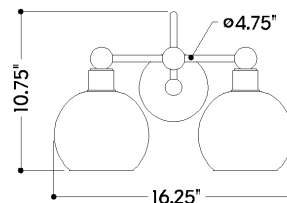

FINISHES

AGED BRASS

DIMENSIONS

Height: 10.75"
Width/Diameter: 16.25"
Canopy/Backplate: 4.75"
Product Weight: 7.26lb
Extension: 8.25"
Top to Center: 5.25"
Canopy/Backplate Shape: Round
Sloped Ceiling Compatible: No
Living Finish: No
Uplight Only: No

Shade

Shade 1: Glass
Shade 1 Finish: Matte Cloud
Shade 1 Top Width: 4.5"
Shade 1 Bottom L/W: 0" / 6.5"
Shade 1 Height: 5.5"

ELECTRICAL

Bulb 1

Bulb Included: No
Socket: E26 Medium Base
Bulb Type: A19
Max Wattage: 15
Bulb Quantity: 2
Wire Length: 7"
Cord Type: B & W TEFLON W/ GROUND WIRE
Gem Box Required (2"x3"): No
Dark Sky: No

SHIPPING

Carton 1: 17" x 9" x 14"
Carton 1 Weight: 8lb
Shipping Method: Ground
Country of Origin: VN

TOP

FRONT

SIDE