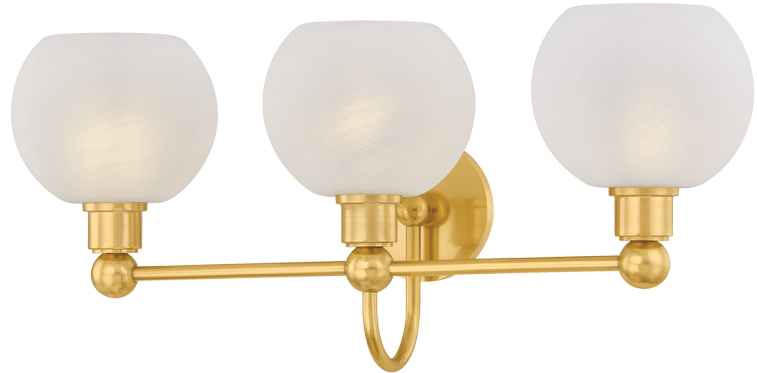

# JERICA

H1019303-AGB

There's a sense of visual ease in the continuity of circular forms in the Jerica bath light. The silhouette is understandable and usable, yet elevated by decorative sphere details, curved lines, and matte cloud glass globes. Choose from a gleaming Aged Brass finish, or opt for Old Bronze for a more modern take. Whether as a sconce or bath bar, Jerica illuminates your daily routines with serene style.

## FINISHES

AGED BRASS

## DIMENSIONS

Height: 10.75"  
Width/Diameter: 24.5"  
Canopy/Backplate: 4.75"  
Product Weight: 6.6lb  
Extension: 8.25"  
Top to Center: 5.25"  
Canopy/Backplate Shape: Round  
Sloped Ceiling Compatible: No  
Living Finish: No  
Uplight Only: No

## Shade

Shade 1: Glass  
Shade 1 Finish: Matte Cloud  
Shade 1 Bottom L/W: 0" / 6.5"  
Shade 1 Height: 5.5"