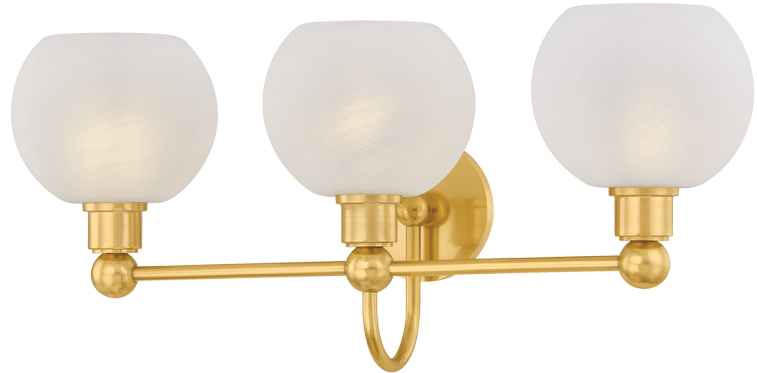

JERICA

H1019303-AGB

There's a sense of visual ease in the continuity of circular forms in the Jerica bath light. The silhouette is understandable and usable, yet elevated by decorative sphere details, curved lines, and matte cloud glass globes. Choose from a gleaming Aged Brass finish, or opt for Old Bronze for a more modern take. Whether as a sconce or bath bar, Jerica illuminates your daily routines with serene style.

FINISHES

AGED BRASS

DIMENSIONS

Height: 10.75"
Width/Diameter: 24.5"
Canopy/Backplate: 4.75"
Product Weight: 6.6lb
Extension: 8.25"
Top to Center: 5.25"
Canopy/Backplate Shape: Round
Sloped Ceiling Compatible: No
Living Finish: No
Uplight Only: No

Shade

Shade 1: Glass
Shade 1 Finish: Matte Cloud
Shade 1 Top Width: 4.5"
Shade 1 Bottom L/W: 0" / 6.5"
Shade 1 Height: 5.5"