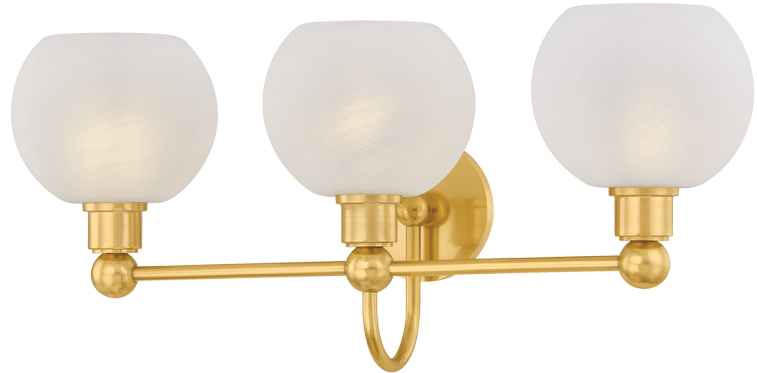

# JERICA

H1019303-AGB

There's a sense of visual ease in the continuity of circular forms in the Jerica bath light. The silhouette is understandable and usable, yet elevated by decorative sphere details, curved lines, and matte cloud glass globes. Choose from a gleaming Aged Brass finish, or opt for Old Bronze for a more modern take. Whether as a sconce or bath bar, Jerica illuminates your daily routines with serene style.

## FINISHES

AGED BRASS

## DIMENSIONS

Height: 10.75"  
Width/Diameter: 24.5"  
Canopy/Backplate: 4.75"  
Product Weight: 6.6lb  
Extension: 8.25"  
Top to Center: 5.25"  
Canopy/Backplate Shape: Round  
Sloped Ceiling Compatible: No  
Living Finish: No  
Uplight Only: No

## Shade

Shade 1: Glass  
Shade 1 Finish: Matte Cloud  
Shade 1 Top Width: 4.5"  
Shade 1 Bottom L/W: 0" / 6.5"  
Shade 1 Height: 5.5"