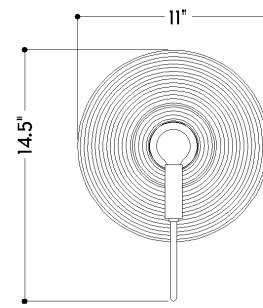

*Due to the one-of-a-kind nature of the medium, exact colors and patterns may vary slightly from the image shown.

FINISHES

AGED BRASS

DIMENSIONS

Height: 14.5"
Width/Diameter: 11"
Canopy/Backplate: 4.75"
Product Weight: 9lb
Extension: 5.5"
Top to Center: 5.5"
Canopy/Backplate Shape: Round
Sloped Ceiling Compatible: No
Living Finish: No
Uplight Only: No

Shade

Shade 1: Natural Woven
Shade 1 Finish: Woven Natural Fiber
Shade 1 Top Width: 11"
Shade 1 Height: 11"

ELECTRICAL

Bulb 1

Bulb Included: No
Socket: E12 Candelabra Base
Bulb Type: G16.5
Max Wattage: 10
Bulb Quantity: 1
Wire Length: 7"
Cord Type: B & W TEFLON W/ GROUND WIRE
Gem Box Required (2"x3"): No
Dark Sky: No

SHIPPING

Carton 1: 18" x 15" x 9"
Carton 1 Weight: 9lb
Shipping Method: Ground
Country of Origin: VN

TOP

FRONT

SIDE