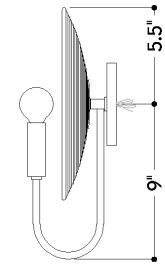

*Due to the one-of-a-kind nature of the medium, exact colors and patterns may vary slightly from the image shown.

FINISHES

AGED BRASS

DIMENSIONS

Height: 14.5"
Width/Diameter: 11"
Canopy/Backplate: 4.75"
Product Weight: 9lb
Extension: 5.5"
Top to Center: 5.5"
Canopy/Backplate Shape: Round
Sloped Ceiling Compatible: No
Living Finish: No
Uplight Only: No

Shade

Shade 1: Natural Woven
Shade 1 Finish: Woven Natural Fiber
Shade 1 Top Width: 11"
Shade 1 Height: 11"

ELECTRICAL

Bulb 1

Bulb Included: No
Socket: E12 Candelabra Base
Bulb Type: G16.5
Max Wattage: 10
Bulb Quantity: 1
Wire Length: 7"
Cord Type: B & W TEFLON W/ GROUND WIRE
Gem Box Required (2"x3"): No
Dark Sky: No

SHIPPING

Carton 1: 18" x 15" x 9"
Carton 1 Weight: 9lb
Shipping Method: Ground
Country of Origin: VN

TOP

FRONT

SIDE