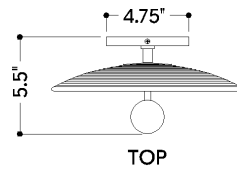

*Due to the one-of-a-kind nature of the medium, exact colors and patterns may vary slightly from the image shown.

FINISHES

AGED BRASS

DIMENSIONS

Height: 14.5"
Width/Diameter: 11"
Canopy/Backplate: 4.75"
Product Weight: 9lb
Extension: 5.5"
Top to Center: 5.5"
Canopy/Backplate Shape: Round
Sloped Ceiling Compatible: No
Living Finish: No
Uplight Only: No

Shade

Shade 1: Natural Woven
Shade 1 Finish: Woven Natural Fiber
Shade 1 Top Width: 11"
Shade 1 Height: 11"

ELECTRICAL

Bulb 1

Bulb Included: No
Socket: E12 Candelabra Base
Bulb Type: G16.5
Max Wattage: 10
Bulb Quantity: 1
Wire Length: 7"
Cord Type: B & W TEFLON W/ GROUND WIRE
Gem Box Required (2"x3"): No
Dark Sky: No

SHIPPING

Carton 1: 18" x 15" x 9"
Carton 1 Weight: 9lb
Shipping Method: Ground
Country of Origin: VN

TOP

FRONT

SIDE