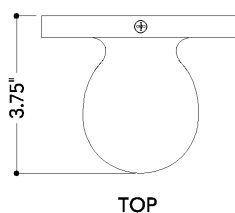

CANNA

H1075101-AGB

Petite, yet architectural, the Canna sconce provides a warm wash of light in a room. Cast from a metal piece with an Aged Brass finish, it features a rough, textural surface quality. This versatile all-rounder can be used as an uplight or downlight, making it ideal for spaces like a bath or powder room.

FINISHES

AGED BRASS

DIMENSIONS / SPECS

Height: 4.75"
Width/Diameter: 4.75"
Canopy/Backplate: 4.75"
Product Weight: 1.4lb
Extension: 3.75"
Top to Center: 2.25"
Canopy/Backplate Shape: Round
Sloped Ceiling Compatible: No
Living Finish: No
Uplight Only: No

ELECTRICAL

Bulb 1

Bulb Included: No
Socket: GU10
Bulb Type: MR16
Max Wattage: 10
Bulb Quantity: 1
Wire Length: 7"
Cord Type: B & W TEFLON W/ GROUND WIRE
Gem Box Required (2"x3"): No
Dark Sky: No

SHIPPING

Carton 1: 7" x 6" x 7"
Carton 1 Weight: 2lb
Shipping Method: Ground
Country of Origin: IN

TOP

FRONT

SIDE