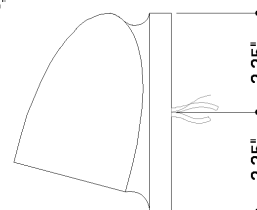

CANNA

H1075101-AGB

Petite, yet architectural, the Canna sconce provides a warm wash of light in a room. Cast from a metal piece with an Aged Brass finish, it features a rough, textural surface quality. This versatile all-rounder can be used as an uplight or downlight, making it ideal for spaces like a bath or powder room.

FINISHES

AGED BRASS

DIMENSIONS / SPECS

Height: 4.75"
Width/Diameter: 4.75"
Canopy/Backplate: 4.75"
Product Weight: 1.4lb
Extension: 3.75"
Top to Center: 2.25"
Canopy/Backplate Shape: Round
Sloped Ceiling Compatible: No
Living Finish: No
Uplight Only: No

ELECTRICAL

Bulb 1

Bulb Included: No
Socket: GU10
Bulb Type: MR16
Max Wattage: 10
Bulb Quantity: 1
Wire Length: 7"
Cord Type: B & W TEFLON W/ GROUND WIRE
Gem Box Required (2"x3"): No
Dark Sky: No

SHIPPING

Carton 1: 7" x 6" x 7"
Carton 1 Weight: 2lb
Shipping Method: Ground
Country of Origin: IN

TOP

FRONT

SIDE