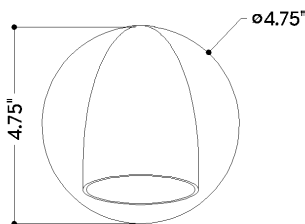

FINISHES

AGED BRASS

DIMENSIONS / SPECS

Height: 4.75"
Width/Diameter: 4.75"
Canopy/Backplate: 4.75"
Product Weight: 1.4lb
Extension: 3.75"
Top to Center: 2.25"
Canopy/Backplate Shape: Round
Sloped Ceiling Compatible: No
Living Finish: No
Uplight Only: No

ELECTRICAL

Bulb 1

Bulb Included: No
Socket: GU10
Bulb Type: MR16
Max Wattage: 10
Bulb Quantity: 1
Wire Length: 7"
Cord Type: B & W TEFLON W/ GROUND WIRE
Gem Box Required (2"x3"): No
Dark Sky: No

SHIPPING

Carton 1: 7" x 6" x 7"
Carton 1 Weight: 2lb
Shipping Method: Ground
Country of Origin: IN

TOP

FRONT

SIDE