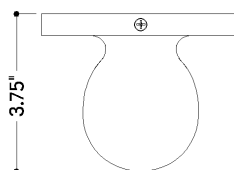

CANNA

H1075101-AGB

Petite, yet architectural, the Canna sconce provides a warm wash of light in a room. Cast from a metal piece with an Aged Brass finish, it features a rough, textural surface quality. This versatile all-rounder can be used as an uplight or downlight, making it ideal for spaces like a bath or powder room.

FINISHES

AGED BRASS

DIMENSIONS

Height: 4.75"

Width/Diameter: 4.75"

Canopy/Backplate: 4.75"

Product Weight: 1.4lb

Extension: 3.75"

Top to Center: 2.25"

Canopy/Backplate Shape: Round

Sloped Ceiling Compatible: No

Living Finish: No

Uplight Only: No

Shade

ELECTRICAL

Bulb 1

Bulb Included: No

Socket: GU10

Bulb Type: MR16

Max Wattage: 10

Bulb Quantity: 1

Wire Length: 7"

Cord Type: B & W TEFLON W/ GROUND WIRE

Gem Box Required (2"x3"): No

Dark Sky: No

SHIPPING

Carton 1: 7" x 6" x 7"

Carton 1 Weight: 2lb

Shipping Method: Ground

Country of Origin: IN

TOP