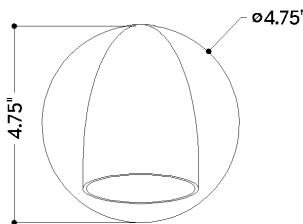

## DIMENSIONS

Height: 4.75"

Width/Diameter: 4.75"

Canopy/Backplate: 4.75"

Product Weight: 1.4lb

Extension: 3.75"

Top to Center: 2.25"

Canopy/Backplate Shape: Round

## SHIPPING

Carton 1: 7" x 6" x 7"

Carton 1 Weight: 2lb

Shipping Method: Ground

Country of Origin: IN

TOP

FRONT

SIDE