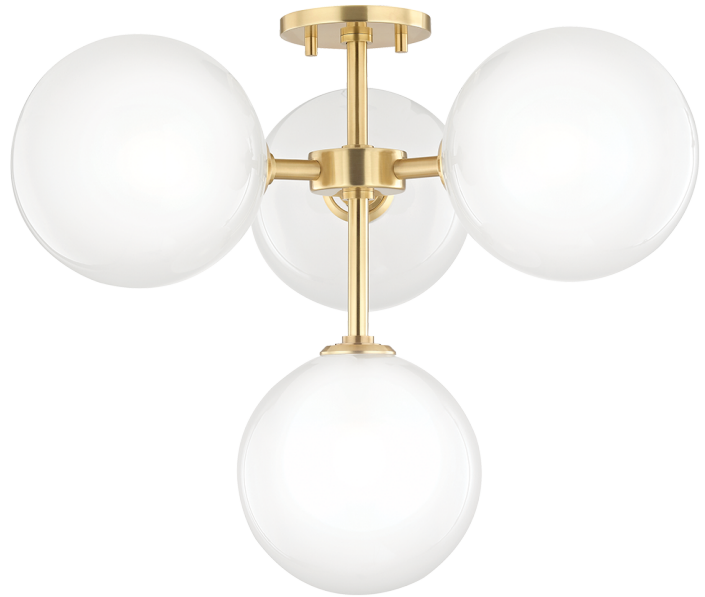

# ASHLEIGH

H122604-AGB

---

## FINISHES

---

Aged Brass (AGB)  
Polished Nickel (PN)

## DIMENSIONS

---

Height: 18"  
Width/Diameter: 20.25"  
Canopy/Backplate: 4.75"  
Hanging Type:  
Product Weight: 6.6lb

## GLASS

---

Attachment: Twist Lock  
Glass 1: Glass  
Glass 2: