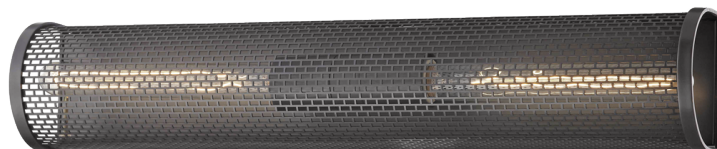

BRITT

H151102-OB

FINISHES

OLD BRONZE

DIMENSIONS

Height: 23"

Width/Diameter: 4.5"

Canopy/Backplate: 4.25"

Product Weight: 7lb

Extension: 4"

Top to Center: 11.5"

Canopy/Backplate Shape: Rectangle

Sloped Ceiling Compatible: No

Living Finish: No

Uplight Only: No

Shade

ELECTRICAL

Bulb 1

Bulb Included: No

Socket: E26 Medium Base

Bulb Type: T10-9

Max Wattage: 75

Bulb Quantity: 2

Wire Length: 7"

Cord Type: B & W TEFLON W/ COPPER
GROUND WIRE

Gem Box Required (2"x3"): No

Dark Sky: No

SHIPPING

Carton 1: 29" x 7" x 7"

Carton 1 Weight: 8lb

Shipping Method: Ground

Country of Origin: VN