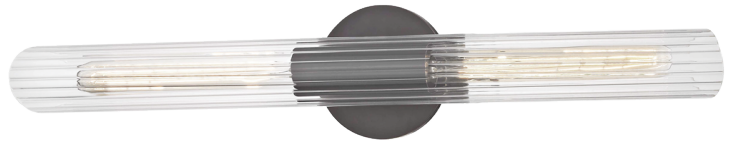

# CECILY

H177102L-OB-CE

---

## FINISHES

---

OLD BRONZE

## DIMENSIONS

---

Height: 63cm  
Width/Diameter: 12cm  
Canopy/Backplate: 12cm  
Product Weight: 1.8144kg  
Extension: 9cm  
Top to Center: 31cm  
Canopy/Backplate Shape: Round  
Sloped Ceiling Compatible: No  
Living Finish: No  
Uplight Only: No

## Shade

---

Shade 1: Glass  
Shade 1 Finish: Clear Optic  
Shade 1 Top Width: 6cm  
Shade 1 Bottom L/W: 0cm / 6cm  
Shade 1 Height: 63cm