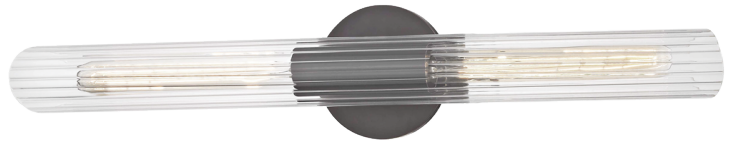

CECILY

H177102L-OB

FINISHES

OLD BRONZE

DIMENSIONS

Height: 25"
Width/Diameter: 4.75"
Canopy/Backplate: 4.75"
Product Weight: 4lb
Extension: 3.75"
Top to Center: 12.5"
Canopy/Backplate Shape: Round
Sloped Ceiling Compatible: No
Living Finish: No
Uplight Only: No

Shade

Shade 1: Glass
Shade 1 Finish: Clear
Shade 1 Top Width: 2.25"
Shade 1 Bottom L/W: 0" / 2.25"
Shade 1 Height: 25"
Replacement Glass Item #(s): GLS-H177102-L

ELECTRICAL

Bulb 1

Bulb Included: No
Socket: E26 Medium Base
Bulb Type: T10-9
Max Wattage: 75
Bulb Quantity: 2
Wire Length: 7"
Cord Type: B & W TEFLON W/ COPPER
GROUND WIRE
Gem Box Required (2"x3"): No
Dark Sky: No

SHIPPING

Carton 1: 28" x 10" x 8"
Carton 1 Weight: 5lb
Shipping Method: Ground
Country of Origin: VN