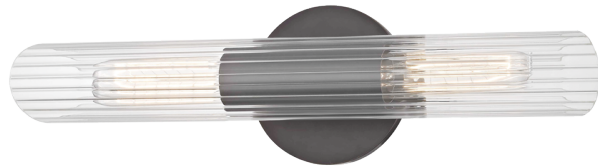

CECILY

H177102S-OB-CE

FINISHES

OLD BRONZE

DIMENSIONS

Height: 44cm
Width/Diameter: 12cm
Canopy/Backplate: 12cm
Product Weight: 1.3608kg
Extension: 9cm
Top to Center: 22cm
Canopy/Backplate Shape: Round
Sloped Ceiling Compatible: No
Living Finish: No
Uplight Only: No

Shade

Shade 1: Glass
Shade 1 Finish: Clear Optic
Shade 1 Top Width: 6cm
Shade 1 Bottom L/W: 0cm / 6cm
Shade 1 Height: 44cm

ELECTRICAL

Bulb 1

Bulb Included: No
Socket: E27 Medium Base
Bulb Type: T10-5.5
Max Wattage: 60
Bulb Quantity: 2
Wire Length: 18cm
Cord Type: VDE TEFLON BLUE, BROWN WITH GROUND
Gem Box Required (2"x3"): No
Dark Sky: No