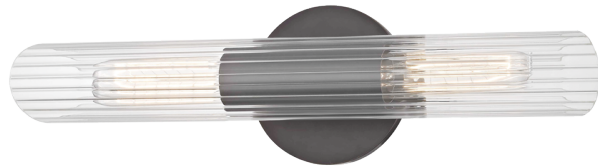

CECILY

H177102S-OB

FINISHES

OLD BRONZE

DIMENSIONS

Height: 17.25"
Width/Diameter: 4.75"
Canopy/Backplate: 4.75"
Product Weight: 3lb
Extension: 3.75"
Top to Center: 8.75"
Canopy/Backplate Shape: Round
Sloped Ceiling Compatible: No
Living Finish: No
Uplight Only: No

Shade

Shade 1: Glass
Shade 1 Finish: Clear Optic
Shade 1 Top Width: 2.25"
Shade 1 Bottom L/W: 0" / 2.25"
Shade 1 Height: 17.25"
Replacement Glass Item #(s): GLS-H177102-S

ELECTRICAL

Bulb 1

Bulb Included: No
Socket: E26 Medium Base
Bulb Type: T10-5.5
Max Wattage: 60
Bulb Quantity: 2
Wire Length: 7"
Cord Type: B & W TEFLON W/ COPPER
GROUND WIRE
Gem Box Required (2"x3"): No
Dark Sky: No