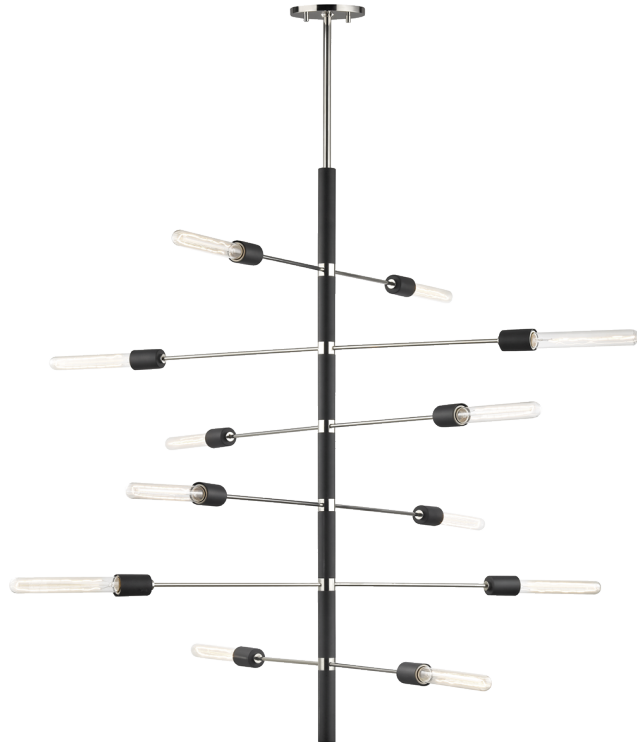

ASTRID

H178812-PN/BK

Dress up your dining room with this linear modern design that cascades effortlessly from the ceiling. Shown in a sleek blend of antique brass and matte black, Astrid lends industrial flair to any setting. Whether you're spotlighting a cozy breakfast nook or expansive dining scene, Astrid is available in three sizes and two finishes to suit any setting.

FINISHES

POLISHED NICKEL w/ BLACK

DIMENSIONS / SPECS

Height: 44.5"
Width/Diameter: 36"
Minimum Height: 48.5"
Maximum Height: 102"
Canopy/Backplate: 6"
Hanging Type: 1-3" / 1-6" / 1-12" / 2-18" Stems
Product Weight: 8lb
Canopy/Backplate Shape: Round
Sloped Ceiling Compatible: Yes
Living Finish: No
Uplight Only: No

ELECTRICAL

Bulb 1
Bulb Included: No
Socket: E26 Medium Base
Bulb Type: G40
Max Wattage: 60
Bulb Quantity: 12
Wire Length: 120"
Gem Box Required (2"x3"): No
Dark Sky: No

SHIPPING

Carton 1: 39" x 39" x 7"
Carton 1 Weight: 10lb
Shipping Method: Ground
Country of Origin: VN