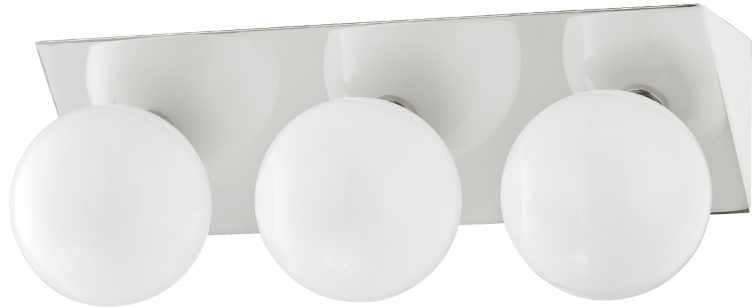

ASPYN

H385303-PN

FINISHES

POLISHED NICKEL

DIMENSIONS / SPECS

Height: 7"

Width/Diameter: 18.25"

Product Weight: 4lb

Extension: 7"

Canopy/Backplate Shape: Rectangle

Sloped Ceiling Compatible: No

Living Finish: No

Uplight Only: No

Shade 1: Glass

Shade 1 Finish: Opal Glossy

Shade 1 Top Width: 5.25"

Shade 1 Bottom L/W: 0" / 5.25"

Shade 1 Height: 5.25"

Replacement Glass Item #(s): GLS-H385301-PN

ELECTRICAL

Bulb 1

Bulb Included: No

Socket: G9

Max Wattage: 6

Bulb Quantity: 3

Wire Length: 7"

Gem Box Required (2"x3"): No

Dark Sky: No

SHIPPING

Carton 1: 21" x 16" x 8"

Carton 1 Weight: 9lb

Shipping Method: Ground