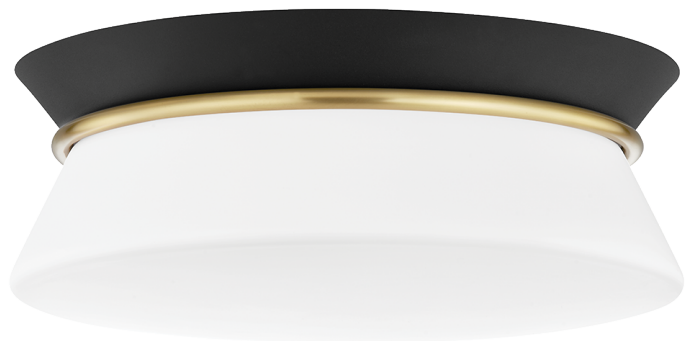

# CATH

H425502-AGB/BK

---

## FINISHES

---

Aged Brass/black (AGB/BK)  
Polished Nickel/black (PN/BK)

## DIMENSIONS

---

Height: 5"

Width/Diameter: 12.75"

Canopy/Backplate: 12.75"

Hanging Type:

Product Weight: 6lb

## GLASS

---

Attachment:

Glass 1: Glass

Glass 2: