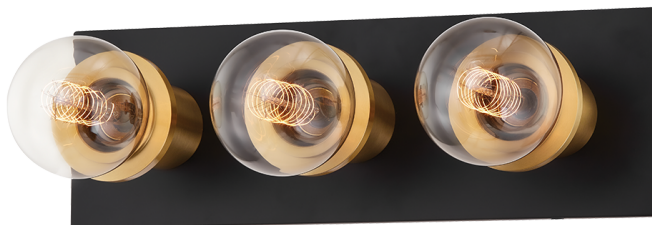

BRANDI

H526303-AGB/SBK

Industrial glamour reigns supreme in Brandi's edgy silhouette. Exposed bulbs are effortlessly cool while high wattage finishes add sophisticated flair. Available in multiple styles, our favorite is the bath and vanity light. Retro meets modern, Brandi gives just the right light to perfect your pout.

FINISHES

AGED BRASS w/ SOFT BLACK

DIMENSIONS

Height: 4.75"

Width/Diameter: 14"

Product Weight: 3.1lb

Extension: 6"

Canopy/Backplate Shape: Rectangle

Sloped Ceiling Compatible: No

Living Finish: No

Uplight Only: No

Shade

ELECTRICAL

Bulb 1

Bulb Included: No

Socket: E26 Medium Base

Max Wattage: 60

Bulb Quantity: 3

Wire Length: 7"

Gem Box Required (2"x3"): No

Dark Sky: No

SHIPPING

Carton 1: 17" x 8" x 7"

Carton 1 Weight: 4lb