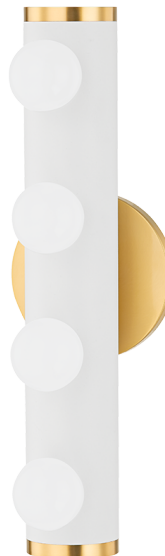

PENNY

H631304-AGB/TWH

Penny gives familiar Hollywood-style lighting a fresh feel. Small opal matte globes spread across a cylinder of textured white or textured black for a glamorous look that provides ample bright light. An aged brass backplate and decorative end caps give the fixture a fun, updated look. With the ability to mount horizontally or vertically, Penny makes perfect sense over or alongside the vanity in the bath.

FINISHES

AGED BRASS w/ TEXTURE WHITE

DIMENSIONS / SPECS

Height: 15"
Width/Diameter: 4.75"
Canopy/Backplate: 4.75"
Product Weight: 4.5lb
Extension: 4.25"
Canopy/Backplate Shape: Round
Sloped Ceiling Compatible: No
Living Finish: No
Uplight Only: No

ELECTRICAL

Bulb 1
Bulb Included: No
Socket: E12 Candelabra Base
Bulb Type: G16.5
Max Wattage: 25
Bulb Quantity: 4
Wire Length: 7"
Gem Box Required (2"x3"): No
Dark Sky: No

SHIPPING

Carton 1: 18" x 7" x 6"
Carton 1 Weight: 6lb
Shipping Method: Ground
Country of Origin: VN