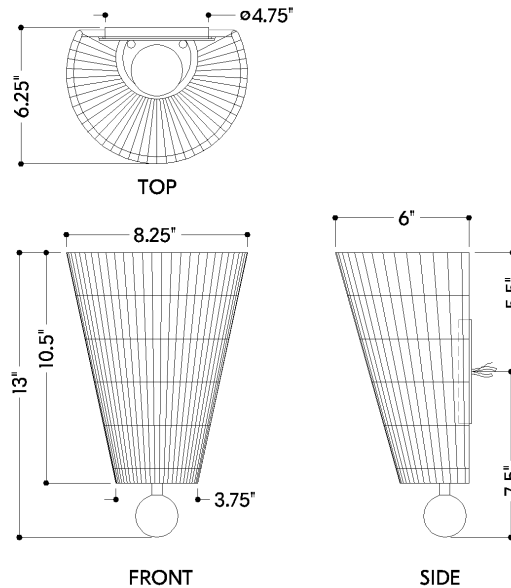

*Due to the one-of-a-kind nature of the medium, exact colors and patterns may vary slightly from the image shown.

FINISHES

AGED BRASS

DIMENSIONS / SPECS

Height: 13"
Width/Diameter: 8.25"
Canopy/Backplate: 4.75"
Product Weight: 2.2lb
Extension: 6.25"
Top to Center: 5.5"
Canopy/Backplate Shape: Round
Sloped Ceiling Compatible: No
Living Finish: No
Uplight Only: No

Shade 1: Natural Woven
Shade 1 Finish: Jute String
Shade 1 Top Width: 8.25"
Shade 1 Bottom L/W: 0" / 3.75"
Shade 1 Height: 10.5"

ELECTRICAL

Bulb 1

Bulb Included: No
Socket: E26 Medium Base
Bulb Type: A19
Max Wattage: 15
Bulb Quantity: 1
Wire Length: 7"
Cord Type: B & W TEFLON W/ GROUND WIRE
Gem Box Required (2"x3"): No
Dark Sky: No

SHIPPING

Carton 1: 16" x 11" x 10"
Carton 1 Weight: 7lb
Shipping Method: Ground
Country of Origin: VN

HUDSON VALLEY
LIGHTING GROUP