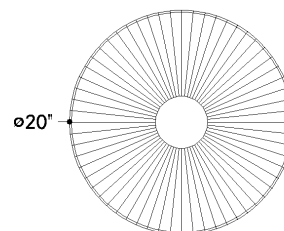

FINISHES

AGED BRASS

DIMENSIONS

Height: 14.75"
Width/Diameter: 20"
Minimum Height: 16"
Maximum Height: 126"
Canopy/Backplate: 5.5"
Hanging Type: 54" Chain
Product Weight: 2lb
Canopy/Backplate Shape: Round
Sloped Ceiling Compatible: Yes
Living Finish: No
Uplight Only: No

Shade

Shade 1: Textile
Shade 1 Finish: White Linen
Shade 1 Top Width: 3.25"
Shade 1 Bottom L/W: 20" / 0"
Shade 1 Height: 7.25"

ELECTRICAL

Bulb 1

Bulb Included: No
Socket: E26 Medium Base
Bulb Type: G40
Max Wattage: 25
Bulb Quantity: 1
Wire Length: 120"
Cord Type: SVT BLACK FABRIC
Gem Box Required (2"x3"): No
Dark Sky: No

SHIPPING

Carton 1: 21" x 21" x 8"
Carton 1 Weight: 5lb
Shipping Method: Ground
Country of Origin: VN

FRONT

TOP