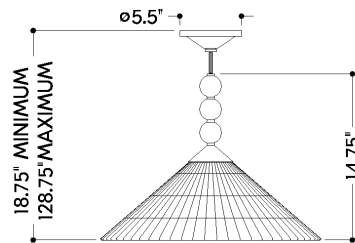

FINISHES

AGED BRASS

DIMENSIONS

Height: 14.75"
Width/Diameter: 20"
Minimum Height: 16"
Maximum Height: 126"
Canopy/Backplate: 5.5"
Hanging Type: 54" Chain
Product Weight: 2lb
Canopy/Backplate Shape: Round
Sloped Ceiling Compatible: Yes
Living Finish: No
Uplight Only: No

Shade

Shade 1: Textile
Shade 1 Finish: White Linen
Shade 1 Top Width: 3.25"
Shade 1 Bottom L/W: 20" / 0"
Shade 1 Height: 7.25"

ELECTRICAL

Bulb 1

Bulb Included: No
Socket: E26 Medium Base
Bulb Type: G40
Max Wattage: 25
Bulb Quantity: 1
Wire Length: 120"
Cord Type: SVT BLACK FABRIC
Gem Box Required (2"x3"): No
Dark Sky: No

SHIPPING

Carton 1: 21" x 21" x 8"
Carton 1 Weight: 5lb
Shipping Method: Ground
Country of Origin: VN

FRONT

TOP