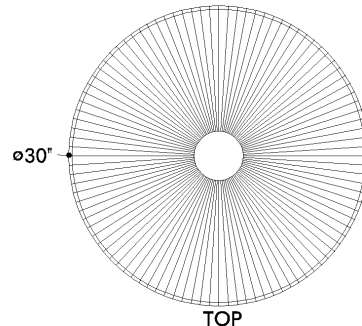

TOP

HUDSON VALLEY
LIGHTING GROUP