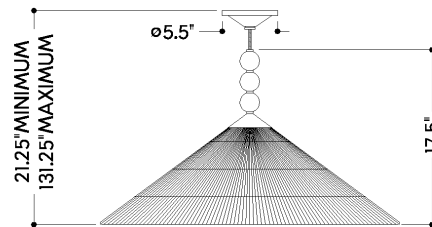

*Due to the one-of-a-kind nature of the medium, exact colors and patterns may vary slightly from the image shown.

FINISHES

AGED BRASS

DIMENSIONS / SPECS

Height: 17.5"
Width/Diameter: 30"
Minimum Height: 21.5"
Maximum Height: 131.25"
Canopy/Backplate: 5.5"
Hanging Type: 120" Fabric Covered Cord
Product Weight: 11lb
Canopy/Backplate Shape: Round
Sloped Ceiling Compatible: Yes
Living Finish: No
Uplight Only: Yes

Shade 1: Natural Woven
Shade 1 Finish: Jute String
Shade 1 Top Width: 3.75"
Shade 1 Bottom L/W: 0" / 30"
Shade 1 Height: 10"

ELECTRICAL

Bulb 1
Bulb Included: No
Socket: E26 Medium Base
Bulb Type: G40
Max Wattage: 25
Bulb Quantity: 1
Wire Length: 120"
Cord Type: SVT BLACK FABRIC
Gem Box Required (2"x3"): No
Dark Sky: No

SHIPPING

Carton 1: 34" x 34" x 15"
Carton 1 Weight: 16lb
Shipping Method: Ground
Country of Origin: VN

FRONT

TOP

HUDSON VALLEY
LIGHTING GROUP