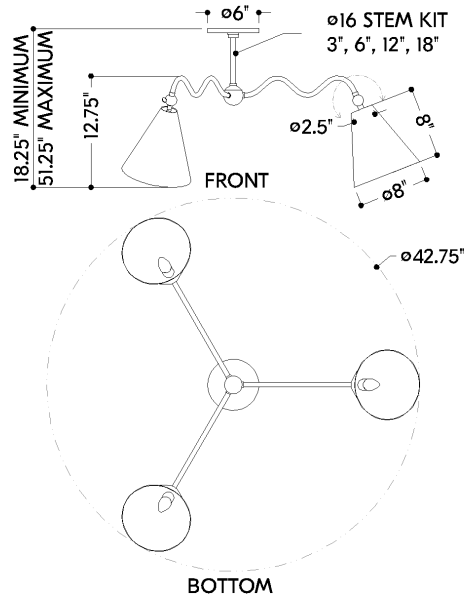

ONDA

H699803-OB

Squiggly arms reminiscent of freehand doodles are Onda's main draw. A sense of movement is implied, reinforced by the fact that the shades pivot. The fresh white linen gently diffuses light, casting a warm glow from counter to corner. Onda is available as a 3 or 5-light chandelier or 1 or 2-light plug-in sconce. Part of our Tali Roth x Mitzi Tastemakers collection.

FINISHES

OLD BRONZE

DIMENSIONS

Height: 12.75"

Width/Diameter: 42.75"

Minimum Height: 18.25"

Maximum Height: 51.25"

Canopy/Backplate: 6"

Hanging Type: 1-3" / 1-6" / 1-12" / 1-18" Stems

Product Weight: 5.56lb

Canopy/Backplate Shape: Round

Sloped Ceiling Compatible: No

Living Finish: No

Uplight Only: Yes

Shade

Shade 1: Textile

Shade 1 Finish: White Linen

Shade 1 Top Width: 2.5"

Shade 1 Bottom L/W: 0" / 8"

Shade 1 Height: 8"

ELECTRICAL

Bulb 1

Bulb Included: No

Socket: E26 Medium Base

Bulb Type: A19

Max Wattage: 15

Bulb Quantity: 3

Wire Length: 120"

Cord Type: B & W TEFLON W/ GROUND WIRE

Gem Box Required (2"x3"): No

Dark Sky: No

SHIPPING

Carton 1: 31" x 27" x 11"

Carton 1 Weight: 11lb

Shipping Method: Ground

Country of Origin: VN

HUDSON VALLEY
LIGHTING GROUP

| hvlgroup.com | 1.800.814.3993