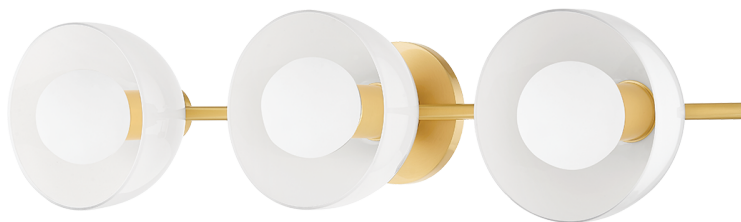

# BELLE

H724303-AGB

Cool contrast and fine form play well together in Belle's striking silhouette. The aged brass frame pops against the glossy white shades, featuring exposed bulbs for a futuristic effect. Available as a chandelier, linear, 1 or 3-light wall sconce, and floor lamp.

## FINISHES

AGED BRASS

## DIMENSIONS

Height: 6.25"

Width/Diameter: 26"

Canopy/Backplate: 4.75"

Product Weight: 5.5lb

Extension: 7"

Top to Center: 13.25"

Canopy/Backplate Shape: Round

## Shade

Shade 1: Glass

Shade 1 Finish: Opal Glossy

Shade 1 Top Width: 2"

Shade 1 Bottom L/W: 0" / 6.25"

Shade 1 Height: 4.25"

Replacement Glass Item #(s): GLS-H724101