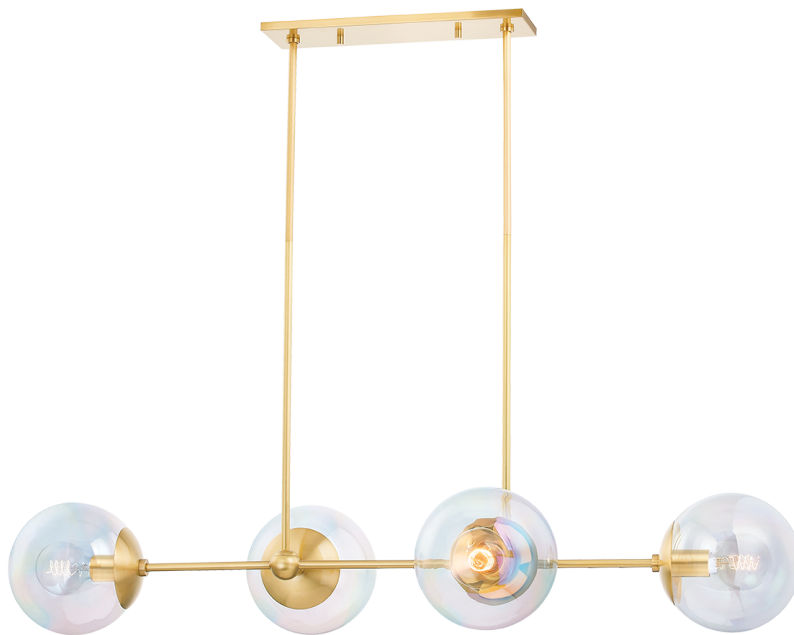

OPHELIA

H726904-AGB

Ophelia is forward-thinking and fun. The combination of aged brass and iridescent glass globes is otherworldly, lending a softness to the wall sconce, island light, and chandelier.

FINISHES

Aged Brass (AGB)

DIMENSIONS

Height: 11.25"

Width/Diameter: 21"

Length: 46.25"

Minimum Height: 11.5"

Maximum Height: 53.5"

Canopy/Backplate: 4.75"

Hanging Type: 1-3" / 1-6" / 1-12" / 1-18" Stems

Product Weight: 18.38lb

GLASS

Attachment:

Glass 1:

Glass 2:

LAMPING

Bulb 1

Socket: E26 Medium Base

Bulb: G25 • 4 • 60 Watt Max

Voltage: 120

UL Rating: UL Damp

SHIPPING

Carton 1: 42" x 15" x 20"

Carton 1 Weight: 26lb

Shipping Method: Ground