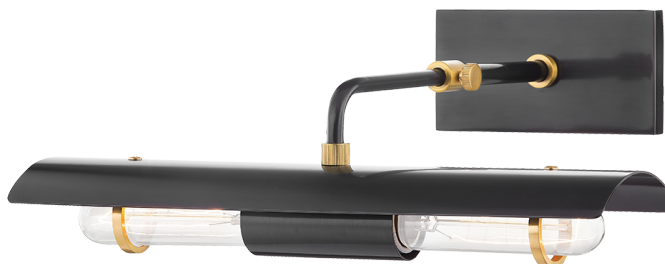

RAELYNN

H741102A-AOB

Raelynn is a fresh and fun take on a traditional picture light. A telescoping arm and a rotating reflector provide amazing adjustability to cast just-right light on artwork or photographs. Mechanical hardware details like the metal rings around the bulbs and the knurled hardware elevate the design. Available in aged brass or a two-tone aged old bronze finish.

FINISHES

AGED BRASS/OLD BRONZE

Coastal Suitable Finish (EPM): No

DIMENSIONS

Height: 5.25"

Width/Diameter: 14.5"

Product Weight: 2lb

Extension: 12"

Top to Center: 1.5"

Canopy/Backplate Shape: Rectangle

Sloped Ceiling Compatible: No

Living Finish: No

Uplight Only: No

Shade

ELECTRICAL

Bulb 1

Bulb Included: No

Socket: E26 Medium Base

Bulb Type: T10-5.5

Max Wattage: 60

Bulb Quantity: 2

Wire Length: 7"

Gem Box Required (2"x3"): Yes

Dark Sky: No

SHIPPING

Carton 1: 21" x 9" x 7"

Carton 1 Weight: 3lb

Shipping Method: Ground

Country of Origin: VN