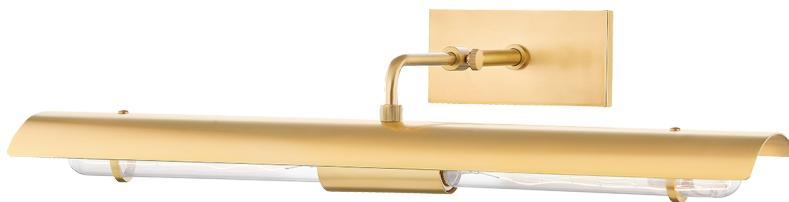

RAELYNN

H741102B-AGB

Raelynn is a fresh and fun take on a traditional picture light. A telescoping arm and a rotating reflector provide amazing adjustability to cast just-right light on artwork or photographs. Mechanical hardware details like the metal rings around the bulbs and the knurled hardware elevate the design. Available in aged brass or a two-tone aged old bronze finish.

FINISHES

AGED BRASS

DIMENSIONS

Height: 5.25"

Width/Diameter: 22.5"

Canopy/Backplate: 3"

Product Weight: 4lb

Extension: 12"

Top to Center: 1.5"

Canopy/Backplate Shape: Rectangle

Sloped Ceiling Compatible: No

Living Finish: No

Uplight Only: No

Shade

ELECTRICAL

Bulb 1

Bulb Included: No

Socket: E26 Medium Base

Bulb Type: T10-9

Max Wattage: 75

Bulb Quantity: 2

Wire Length: 7"

Cord Type: B & W TEFLON W/ COPPER
GROUND WIRE

Gem Box Required (2"x3"): Yes