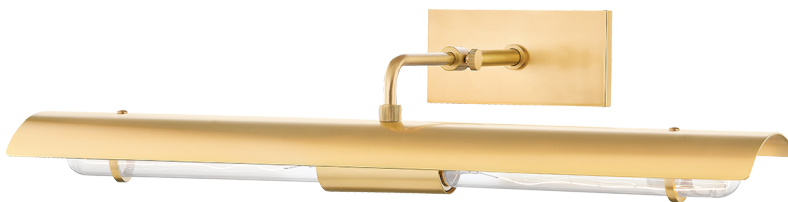

RAELYNN

H741102B-AGB

Raelynn is a fresh and fun take on a traditional picture light. A telescoping arm and a rotating reflector provide amazing adjustability to cast just-right light on artwork or photographs. Mechanical hardware details like the metal rings around the bulbs and the knurled hardware elevate the design. Available in aged brass or a two-tone aged old bronze finish.

FINISHES

AGED BRASS

DIMENSIONS

Height: 5.25"

Width/Diameter: 22.5"

Canopy/Backplate: 3"

Product Weight: 4lb

Extension: 12"

Top to Center: 1.5"

Canopy/Backplate Shape: Rectangle

Sloped Ceiling Compatible: No

Living Finish: No

Uplight Only: No

Shade

ELECTRICAL

Bulb 1

Bulb Included: No

Socket: E26 Medium Base

Bulb Type: T10-9

Max Wattage: 75

Bulb Quantity: 2

Wire Length: 7"

Gem Box Required (2"x3"): Yes

Dark Sky: No