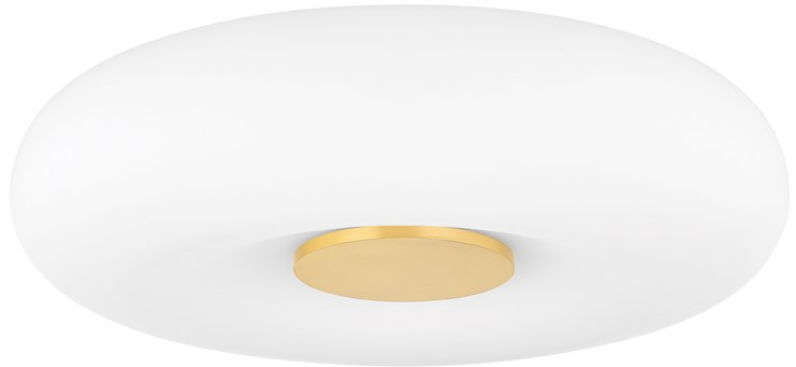

IMANI

H789501-AGB

An LED allows Imani's soft, cloud-like form to make a big impact close to the ceiling. A metal button in Aged Brass or Polished Nickel at the center breaks up the large, rounded silhouette. This low profile flush mount is an obvious choice in hallways or bathrooms, but works well on lower ceilings and smaller spaces throughout the home.

FINISHES

Aged Brass (AGB)
Polished Nickel (PN)

DIMENSIONS

Height 3.75"
Width/Diameter 13.75"
Length "
Minimum Height "
Maximum Height "
Canopy/Backplate 8.00"
Hanging Type
Weight 5.30lb

GLASS/SHADES

Material Glass
Attachment
Color

LAMPING/ELECTRICAL

Bulb 1
Quantity 1
Bulb Included Yes
Socket Integrated LED
Wattage 12w
Voltage 120

CRI 90
Color Temp. 3000k
Lumens 700
Title 24 No
Field Serviceable No

SHIPPING

Carton 1 19" x 19" x 10"
Carton 1 Weight 7lb
Shipping Method Ground