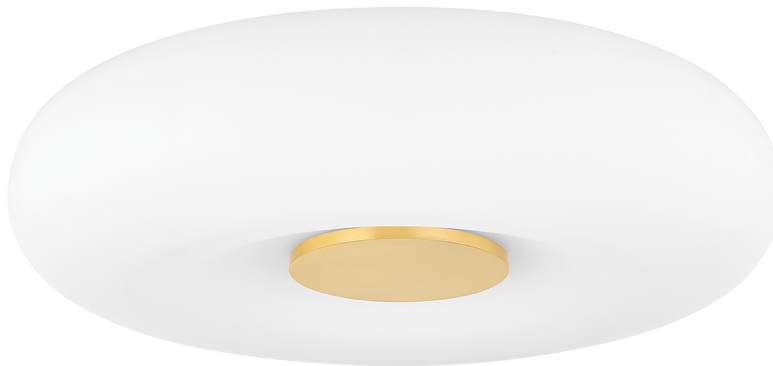

IMANI

H789501-AGB

An LED allows Imani's soft, cloud-like form to make a big impact close to the ceiling. A metal button in Aged Brass or Polished Nickel at the center breaks up the large, rounded silhouette. This low profile flush mount is an obvious choice in hallways or bathrooms, but works well on lower ceilings and smaller spaces throughout the home.

FINISHES

AGED BRASS

DIMENSIONS

Height: 3.75"
Width/Diameter: 13.75"
Canopy/Backplate: 8"
Product Weight: 5.3lb
Canopy/Backplate Shape: Round
Sloped Ceiling Compatible: No
Living Finish: No
Uplight Only: No

Shade

Shade 1: Glass
Shade 1 Finish: Opal Matte
Shade 1 Top Width: 8.25"
Shade 1 Bottom L/W: 0" / 13.75"
Shade 1 Height: 3.75"

ELECTRICAL

Bulb 1

Bulb Included: N/A
Socket: Integrated LED
Max Wattage: 12
Bulb Quantity: 1
Wire Length: 7"
Dimmer Type: ELV, TRIAC
Gem Box Required (2"x3"): No
Dark Sky: No
CRI: 90
Color Temp.: 3000k
Lumens: 700
Title 24: No
Field Serviceable: Yes