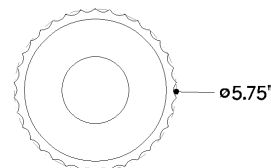

FRONT

BOTTOM