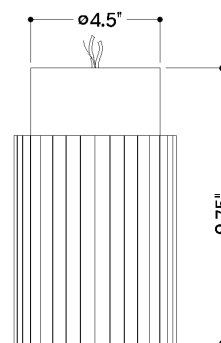

## DIMENSIONS

Height: 9.75"  
Width/Diameter: 5.75"  
Canopy/Backplate: 4.5"  
Product Weight: 3.5lb  
Canopy/Backplate Shape: Round  
Sloped Ceiling Compatible: No  
Living Finish: No  
Uplight Only: No

## Shade

Shade 1: Ceramic  
Shade 1 Top Width: 5.75"  
Shade 1 Height: 7.25"

### Bulb 1

Bulb Included: No  
Socket: E26 Medium Base  
Bulb Type: A19  
Max Wattage: 15  
Bulb Quantity: 1  
Wire Length: 7"  
Gem Box Required (2"x3"): No  
Dark Sky: No

## SHIPPING

Carton 1: 16" x 10" x 11"  
Carton 1 Weight: 5lb  
Shipping Method: Ground  
Country of Origin: VN

FRONT

BOTTOM