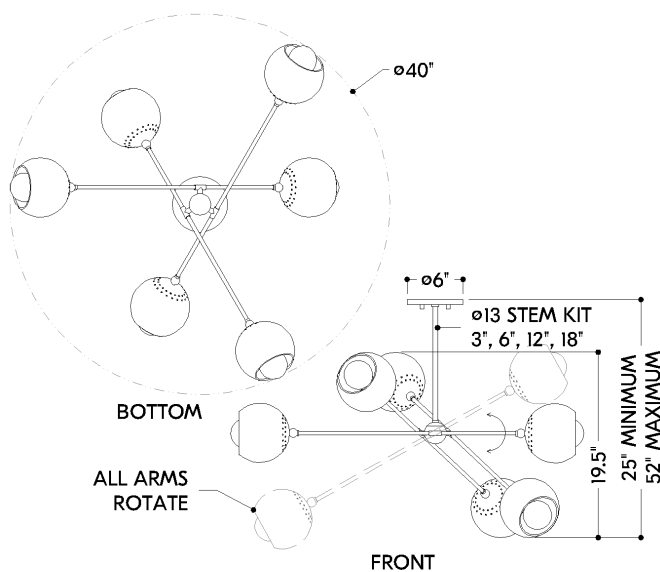

SHIPPING

Carton 1: 39" x 19" x 19"

Carton 1 Weight: 16lb

Shipping Method: Ground

Country of Origin: VN

HUDSON VALLEY
LIGHTING GROUP