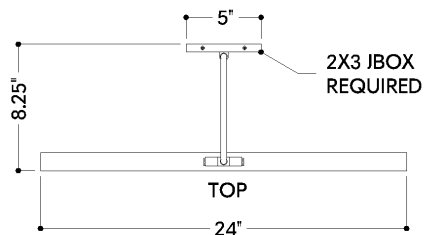

## DIMENSIONS

Height: 7.25"

Width/Diameter: 24"

Canopy/Backplate: 5"

Product Weight: 3.1lb

Extension: 8.25"

Top to Center: 6"

Canopy/Backplate Shape: Rectangle

## SHIPPING

Carton 1: 27" x 11" x 10"

Carton 1 Weight: 6lb

Shipping Method: Ground

Country of Origin: VN