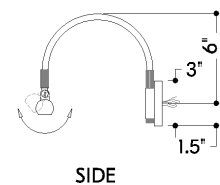

SHIPPING

Carton 1: 27" x 11" x 10"

Carton 1 Weight: 6lb

Shipping Method: Ground

Country of Origin: VN