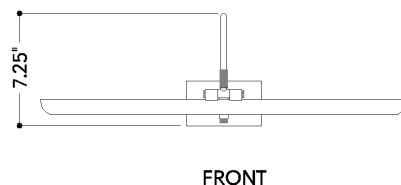

SHIPPING

Carton 1: 27" x 11" x 10"

Carton 1 Weight: 6lb

Shipping Method: Ground

Country of Origin: VN