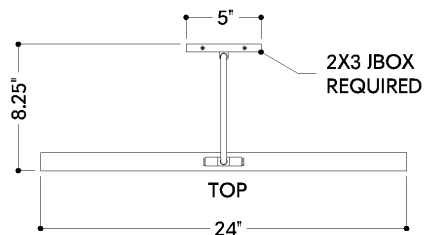

## DIMENSIONS

Height: 7.25"

Width/Diameter: 24"

Canopy/Backplate: 5"

Product Weight: 3.1lb

Extension: 8.25"

Top to Center: 6"

Canopy/Backplate Shape: Rectangle

## SHIPPING

Carton 1: 27" x 11" x 10"

Carton 1 Weight: 6lb

Shipping Method: Ground

Country of Origin: VN

FRONT

SIDE