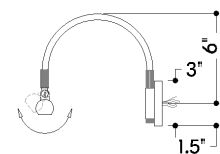

## DIMENSIONS

Height: 7.25"

Width/Diameter: 24"

Canopy/Backplate: 5"

Product Weight: 3.1lb

Extension: 8.25"

Top to Center: 6"

Canopy/Backplate Shape: Rectangle

## SHIPPING

Carton 1: 27" x 11" x 10"

Carton 1 Weight: 6lb

Shipping Method: Ground

Country of Origin: VN

FRONT

SIDE