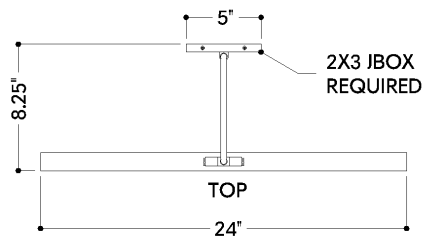

FINISHES

AGED BRASS

DIMENSIONS

Height: 7.25"

Width/Diameter: 24"

Canopy/Backplate: 3"

Product Weight: 3.1lb

Extension: 8.25"

Shade 1 Top Length: 22.75"

Shade 1 Top Width: 0.75"

ELECTRICAL

Bulb 1

Bulb Included: N/A

Socket: Integrated LED

Max Wattage: 15

Bulb Quantity: 1

Field Serviceable: Yes

SHIPPING

Carton 1: 27" x 11" x 10"

Carton 1 Weight: 6lb

Shipping Method: Ground

Country of Origin: VN

FRONT

SIDE