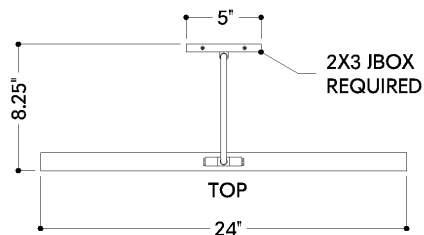

FRONT

SHIPPING

Carton 1: 27" x 11" x 10"

Carton 1 Weight: 6lb

Shipping Method: Ground

Country of Origin: VN