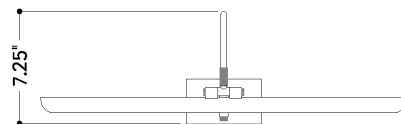

ELOWEN

H836101L-AOB

Breathing new life into a classic picture light design, Elowen features a slender silhouette and integrated LED technology. Supported by an arched neck, the shade is folded into a tube, leaving a thin opening that allows a band of light to pass through. Available in two sizes in either an Aged Brass or an Aged Old Bronze finish, Elowen provides discreet, yet powerful illumination of wall decor.

FINISHES

AGED BRASS/OLD BRONZE

DIMENSIONS

Height: 7.25"

Width/Diameter: 24"

Canopy/Backplate: 3"

Product Weight: 3.1lb

Extension: 8.25"

Top to Center: 6"

Canopy/Backplate Shape: Rectangle

Sloped Ceiling Compatible: No

Living Finish: No

Uplight Only: No

Shade

Shade 1: Acrylic

Shade 1 Finish: White

Shade 1 Top Length: 22.75"

Shade 1 Top Width: 0.75"

ELECTRICAL

Bulb 1

Bulb Included: N/A

Socket: Integrated LED

Max Wattage: 15

Bulb Quantity: 1

Wire Length: 7"

Dimmer Type: ELV, TRIAC

Gem Box Required (2"x3"): Yes

Dark Sky: No

CRI: 90

Color Temp.: 3000k

Lumens: 750

Title 24: No

Field Serviceable: Yes

FRONT

SHIPPING

Carton 1: 27" x 11" x 10"

Carton 1 Weight: 6lb

Shipping Method: Ground

Country of Origin: VN