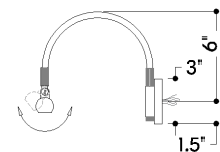

SIDE

SHIPPING

Carton 1: 27" x 11" x 10"

Carton 1 Weight: 6lb

Shipping Method: Ground

Country of Origin: VN