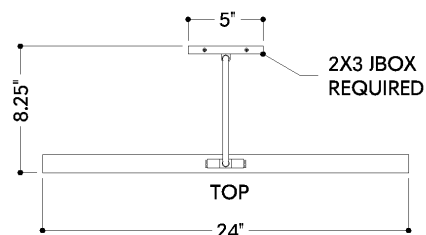

SHIPPING

Carton 1: 27" x 11" x 10"

Carton 1 Weight: 6lb

Shipping Method: Ground

Country of Origin: VN