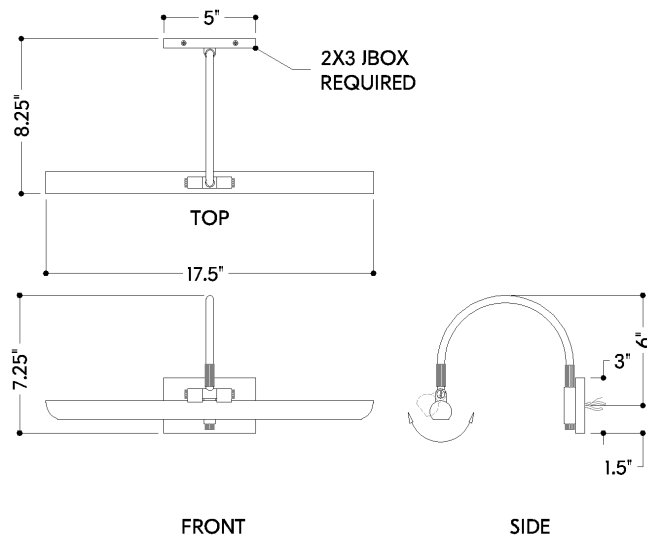

FINISHES

AGED BRASS

DIMENSIONS

Height: 7.25"

Width/Diameter: 17.5"

Canopy/Backplate: 5"

Product Weight: 2lb

Extension: 8.25"

Shade 1 Top Length: 16"

Shade 1 Top Width: 1.25"

Shade 1 Height: 1"

ELECTRICAL

Bulb 1

Bulb Included: N/A

Socket: Integrated LED

Max Wattage: 11

Bulb Quantity: 1

Wire Length: 7"

Cord Type: B & W TEFLON W/ COPPER
GROUND WIRE

Dimmer Type: ELV, TRIAC

Gem Box Required (2"x3"): Yes

Dark Sky: No

CRI: 90

Color Temp.: 3000k

Lumens: 575

Title 24: No

Field Serviceable: Yes

SHIPPING

Carton 1: 21" x 11" x 14"

Carton 1 Weight: 4lb

Shipping Method: Ground

Country of Origin: VN