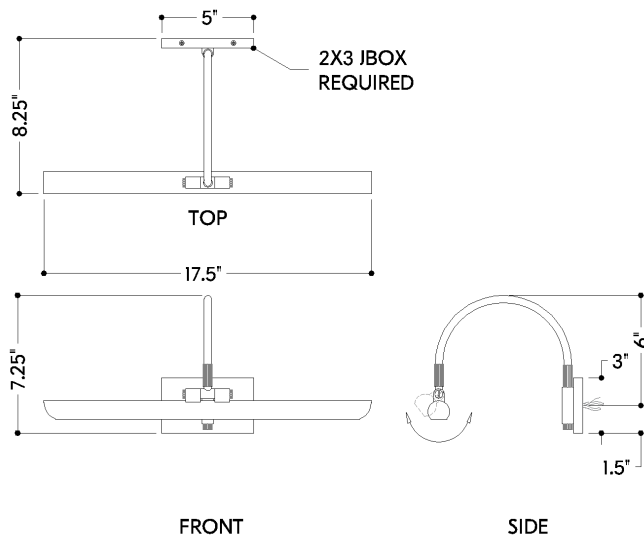

FINISHES

AGED BRASS

DIMENSIONS

Height: 7.25"

Width/Diameter: 17.5"

Canopy/Backplate: 3"

Product Weight: 2lb

Extension: 8.25"

Shade 1 Top Length: 16"

Shade 1 Top Width: 0.75"

ELECTRICAL

Bulb 1

Bulb Included: N/A

Socket: Integrated LED

Max Wattage: 13

Bulb Quantity: 1

Wire Length: 7"

Dimmer Type: ELV, TRIAC

Gem Box Required (2"x3"): Yes

Dark Sky: No

CRI: 90

Color Temp.: 3000k

Lumens: 750

Title 24: No

Field Serviceable: Yes

SHIPPING

Carton 1: 21" x 11" x 14"

Carton 1 Weight: 4lb

Shipping Method: Ground

Country of Origin: VN