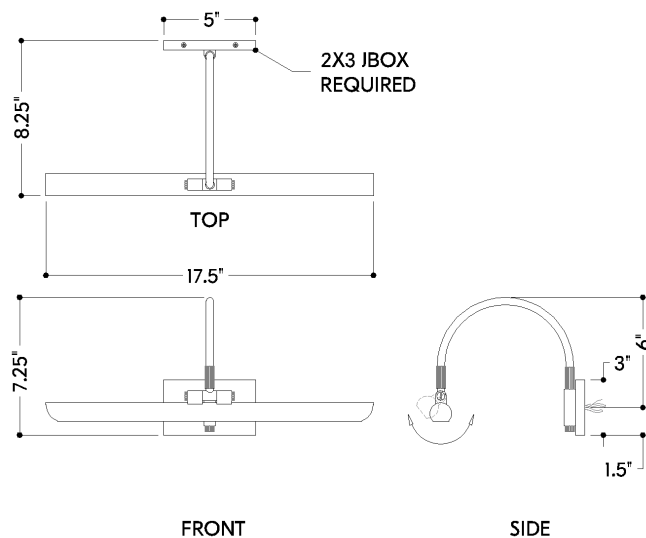

FINISHES

AGED BRASS

DIMENSIONS

Height: 7.25"

Width/Diameter: 17.5"

Canopy/Backplate: 5"

Product Weight: 2lb

Extension: 8.25"

Shade 1 Top Length: 16"

Shade 1 Top Width: 1.25"

Shade 1 Height: 1"

ELECTRICAL

Bulb 1

Bulb Included: N/A

Socket: Integrated LED

Max Wattage: 11

Bulb Quantity: 1

Wire Length: 7"

Cord Type: B & W TEFLON W/ COPPER
GROUND WIRE

Dimmer Type: ELV, TRIAC

Gem Box Required (2"x3"): Yes

Dark Sky: No

CRI: 90

Color Temp.: 3000k

Lumens: 575

Title 24: No

Field Serviceable: Yes

SHIPPING

Carton 1: 21" x 11" x 14"

Carton 1 Weight: 4lb

Shipping Method: Ground

Country of Origin: VN