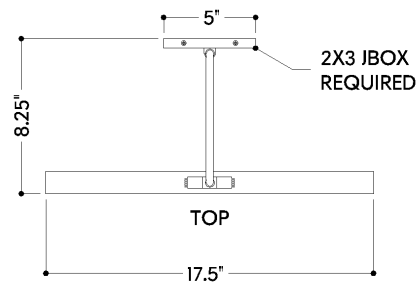

FINISHES

AGED BRASS/OLD BRONZE

DIMENSIONS

Height: 7.25"

Width/Diameter: 17.5"

Canopy/Backplate: 5"

Product Weight: 2lb

Extension: 8.25"

Shade 1 Top Length: 16"

Shade 1 Height: 0.75"

ELECTRICAL

Bulb 1

Bulb Included: N/A

Socket: Integrated LED

Max Wattage: 11

Bulb Quantity: 1

Lumens: 700

Title 24: No

Field Serviceable: Yes

FRONT

SIDE

SHIPPING

Carton 1: 21" x 11" x 14"

Carton 1 Weight: 4lb