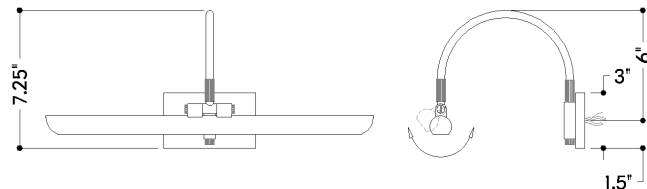

FRONT

SIDE

SHIPPING

Carton 1: 21" x 11" x 14"

Carton 1 Weight: 4lb

Shipping Method: Ground

Country of Origin: VN

HUDSON VALLEY
LIGHTING GROUP

| hvlgroup.com | 1.800.814.3993