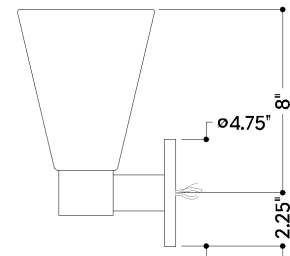

## DIMENSIONS

Height: 10.25"

Width/Diameter: 6"

Canopy/Backplate: 4.75"

Product Weight: 2.43lb

Extension: 7"

Top to Center: 8"

Canopy/Backplate Shape: Round

## SHIPPING

Carton 1: 10" x 9" x 3"

Carton 1 Weight: 4lb

Shipping Method: Ground

Country of Origin: VN

TOP

FRONT

SIDE