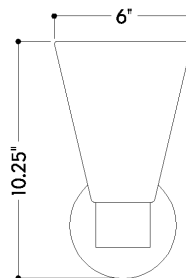

## DIMENSIONS

Height: 10.25"

Width/Diameter: 6"

Canopy/Backplate: 4.75"

Product Weight: 2.43lb

Extension: 7"

Top to Center: 8"

Canopy/Backplate Shape: Round

## Shade

Shade 1: Glass

Shade 1 Finish: Sfumato

Shade 1 Top Width: 6"

Shade 1 Bottom L/W: 0" / 2.75"

Shade 1 Height: 7"

## SHIPPING

Carton 1: 10" x 9" x 3"

Carton 1 Weight: 4lb

Shipping Method: Ground

Country of Origin: VN

TOP

FRONT

SIDE