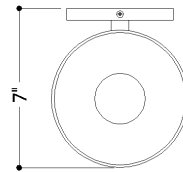

## DIMENSIONS

Height: 10.25"

Width/Diameter: 6"

Canopy/Backplate: 4.75"

Product Weight: 2.43lb

Extension: 7"

Top to Center: 8"

Canopy/Backplate Shape: Round

## Shade

Shade 1: Glass

Shade 1 Finish: Sfumato

Shade 1 Top Width: 6"

Shade 1 Bottom L/W: 0" / 2.75"

Shade 1 Height: 7"

### Bulb 1

Bulb Included: No

Socket: E26 Medium Base

Bulb Type: T10-5.5

Max Wattage: 15

Bulb Quantity: 1

Wire Length: 7"

Gem Box Required (2"x3"): No

## SHIPPING

Carton 1: 10" x 9" x 3"

Carton 1 Weight: 4lb

Shipping Method: Ground

Country of Origin: VN

TOP

FRONT

SIDE