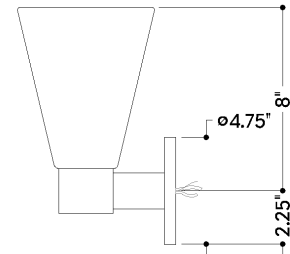

FINISHES

AGED BRASS

DIMENSIONS

Height: 10.25"
Width/Diameter: 6"
Canopy/Backplate: 4.75"
Product Weight: 2.43lb
Extension: 7"
Top to Center: 8"
Canopy/Backplate Shape: Round
Sloped Ceiling Compatible: No
Living Finish: No
Uplight Only: No

Shade

Shade 1: Glass
Shade 1 Finish: Sfumato
Shade 1 Top Width: 6"
Shade 1 Bottom L/W: 0" / 2.75"
Shade 1 Height: 7"

ELECTRICAL

Bulb 1

Bulb Included: No
Socket: E26 Medium Base
Bulb Type: T10-5.5
Max Wattage: 15
Bulb Quantity: 1
Wire Length: 7"
Cord Type: B & W TEFLON W/ COPPER
GROUND WIRE
Gem Box Required (2"x3"): No
Dark Sky: No

SHIPPING

Carton 1: 10" x 9" x 3"
Carton 1 Weight: 4lb
Shipping Method: Ground
Country of Origin: VN

TOP

FRONT

SIDE