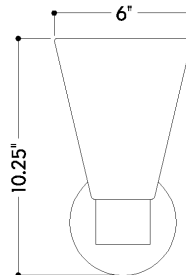

FINISHES

AGED BRASS

DIMENSIONS

Height: 10.25"
Width/Diameter: 6"
Canopy/Backplate: 4.75"
Product Weight: 2.43lb
Extension: 7"
Top to Center: 8"
Canopy/Backplate Shape: Round
Sloped Ceiling Compatible: No
Living Finish: No
Uplight Only: No

Shade

Shade 1: Glass
Shade 1 Finish: Sfumato
Shade 1 Top Width: 6"
Shade 1 Bottom L/W: 0" / 2.75"
Shade 1 Height: 7"

ELECTRICAL

Bulb 1

Bulb Included: No
Socket: E26 Medium Base
Bulb Type: T10-5.5
Max Wattage: 15
Bulb Quantity: 1
Wire Length: 7"
Cord Type: B & W TEFLON W/ COPPER
GROUND WIRE
Gem Box Required (2"x3"): No
Dark Sky: No

SHIPPING

Carton 1: 10" x 9" x 3"
Carton 1 Weight: 4lb
Shipping Method: Ground
Country of Origin: VN

TOP

FRONT

SIDE