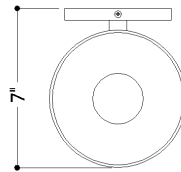

FINISHES

AGED BRASS

DIMENSIONS

Height: 10.25"
Width/Diameter: 6"
Canopy/Backplate: 4.75"
Product Weight: 2.43lb
Extension: 7"
Top to Center: 8"
Canopy/Backplate Shape: Round
Sloped Ceiling Compatible: No
Living Finish: No
Uplight Only: No

Shade

Shade 1: Glass
Shade 1 Finish: Sfumato
Shade 1 Top Width: 6"
Shade 1 Bottom L/W: 0" / 2.75"
Shade 1 Height: 7"

ELECTRICAL

Bulb 1

Bulb Included: No
Socket: E26 Medium Base
Bulb Type: T10-5.5
Max Wattage: 15
Bulb Quantity: 1
Wire Length: 7"
Cord Type: B & W TEFLON W/ COPPER
GROUND WIRE
Gem Box Required (2"x3"): No
Dark Sky: No

SHIPPING

Carton 1: 10" x 9" x 3"
Carton 1 Weight: 4lb
Shipping Method: Ground
Country of Origin: VN

TOP

FRONT

SIDE