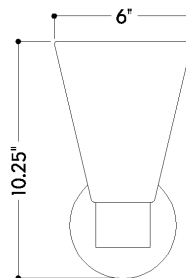

## DIMENSIONS

Height: 10.25"  
Width/Diameter: 6"  
Canopy/Backplate: 4.75"  
Product Weight: 2.43lb  
Extension: 7"  
Top to Center: 8"  
Canopy/Backplate Shape: Round  
Sloped Ceiling Compatible: No  
Living Finish: No  
Uplight Only: No

## Shade

Shade 1: Glass  
Shade 1 Finish: Sfumato  
Shade 1 Top Width: 6"  
Shade 1 Bottom L/W: 0" / 2.75"  
Shade 1 Height: 7"

### Bulb 1

Bulb Included: No  
Socket: E26 Medium Base  
Bulb Type: T10-5.5  
Max Wattage: 15  
Bulb Quantity: 1  
Wire Length: 7"  
Cord Type: B & W TEFLON W/ COPPER  
GROUND WIRE  
Gem Box Required (2"x3"): No  
Dark Sky: No

## SHIPPING

Carton 1: 10" x 9" x 3"  
Carton 1 Weight: 4lb  
Shipping Method: Ground  
Country of Origin: VN

TOP

FRONT

SIDE