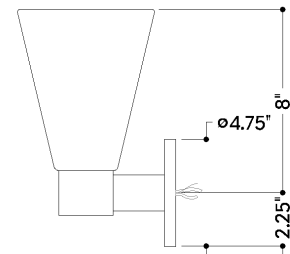

## DIMENSIONS

Height: 10.25"  
Width/Diameter: 6"  
Canopy/Backplate: 4.75"  
Product Weight: 2.43lb  
Extension: 7"  
Top to Center: 8"  
Canopy/Backplate Shape: Round  
Sloped Ceiling Compatible: No  
Living Finish: No  
Uplight Only: No

### Bulb 1

Bulb Included: No  
Socket: E26 Medium Base  
Bulb Type: T10-5.5  
Max Wattage: 15  
Bulb Quantity: 1  
Wire Length: 7"  
Cord Type: B & W TEFLON W/ COPPER  
GROUND WIRE  
Gem Box Required (2"x3"): No  
Dark Sky: No

## SHIPPING

Carton 1: 10" x 9" x 3"  
Carton 1 Weight: 4lb  
Shipping Method: Ground  
Country of Origin: VN

TOP

FRONT

SIDE