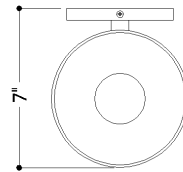

ALMA

H838101-PN

Elevating basic geometric shapes, the Alma sconce balances delicate Sfumato glass with sleek metalwork. The hand-blown glass shades subtly reveal the light source within, creating a soft emission of light. Available in a 1 or 2-light sconce, Alma is refreshing in its simplicity.

FINISHES

POLISHED NICKEL

DIMENSIONS

Height: 10.25"
Width/Diameter: 6"
Canopy/Backplate: 4.75"
Product Weight: 2.43lb
Extension: 7"
Top to Center: 8"
Canopy/Backplate Shape: Round
Sloped Ceiling Compatible: No
Living Finish: No
Uplight Only: No

Shade

Shade 1: Glass
Shade 1 Finish: Sfumato
Shade 1 Top Width: 6"
Shade 1 Bottom L/W: 0" / 2.75"
Shade 1 Height: 7"

ELECTRICAL

Bulb 1

Bulb Included: No
Socket: E26 Medium Base
Bulb Type: T10-5.5
Max Wattage: 15
Bulb Quantity: 1
Wire Length: 7"
Cord Type: B & W TEFLON W/ COPPER
GROUND WIRE
Gem Box Required (2"x3"): No
Dark Sky: No

SHIPPING

Carton 1: 10" x 9" x 3"
Carton 1 Weight: 4lb
Shipping Method: Ground
Country of Origin: VN

TOP