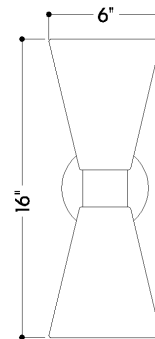

## DIMENSIONS

Height: 17.5"  
Width/Diameter: 6"  
Canopy/Backplate: 4.75"  
Product Weight: 3.92lb  
Extension: 7"  
Top to Center: 8.75"  
Canopy/Backplate Shape: Round  
Sloped Ceiling Compatible: No  
Living Finish: No  
Uplight Only: No

## Shade

Shade 1: Glass  
Shade 1 Finish: Sfumato  
Shade 1 Top Width: 6"  
Shade 1 Bottom L/W: 0" / 2.75"  
Shade 1 Height: 7"

### Bulb 1

Bulb Included: No  
Socket: E26 Medium Base  
Bulb Type: T10-5.5  
Max Wattage: 15  
Bulb Quantity: 2  
Wire Length: 7"  
Cord Type: B & W TEFLON W/ COPPER  
GROUND WIRE  
Gem Box Required (2"x3"): No  
Dark Sky: No

## SHIPPING

Carton 1: 15" x 4" x 10"  
Carton 1 Weight: 6lb  
Shipping Method: Ground  
Country of Origin: VN

TOP

FRONT

SIDE