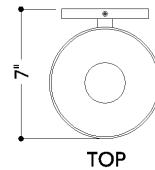

ALMA

H838102-AGB

Elevating basic geometric shapes, the Alma sconce balances delicate Sfumato glass with sleek metalwork. The hand-blown glass shades subtly reveal the light source within, creating a soft emission of light. Available in a 1 or 2-light sconce, Alma is refreshing in its simplicity.

FINISHES

AGED BRASS

DIMENSIONS

Height: 17.5"
Width/Diameter: 6"
Canopy/Backplate: 4.75"
Product Weight: 3.92lb
Extension: 7"
Top to Center: 8.75"
Canopy/Backplate Shape: Round
Sloped Ceiling Compatible: No
Living Finish: No
Uplight Only: No

Shade

Shade 1: Glass
Shade 1 Finish: Sfumato
Shade 1 Top Width: 6"
Shade 1 Bottom L/W: 0" / 2.75"
Shade 1 Height: 7"

ELECTRICAL

Bulb 1

Bulb Included: No
Socket: E26 Medium Base
Bulb Type: T10-5.5
Max Wattage: 15
Bulb Quantity: 2
Wire Length: 7"
Cord Type: B & W TEFLON W/ COPPER
GROUND WIRE
Gem Box Required (2"x3"): No
Dark Sky: No

SHIPPING

Carton 1: 15" x 4" x 10"
Carton 1 Weight: 6lb
Shipping Method: Ground
Country of Origin: VN