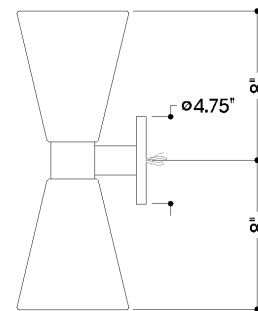

## DIMENSIONS

Height: 17.5"  
Width/Diameter: 6"  
Canopy/Backplate: 4.75"  
Product Weight: 3.92lb  
Extension: 7"  
Top to Center: 8.75"  
Canopy/Backplate Shape: Round  
Sloped Ceiling Compatible: No  
Living Finish: No  
Uplight Only: No

## Shade

Shade 1: Glass  
Shade 1 Finish: Sfumato  
Shade 1 Top Width: 6"  
Shade 1 Bottom L/W: 0" / 2.75"  
Shade 1 Height: 7"

### Bulb 1

Bulb Included: No  
Socket: E26 Medium Base  
Bulb Type: T10-5.5  
Max Wattage: 15  
Bulb Quantity: 2  
Wire Length: 7"  
Cord Type: B & W TEFLON W/ COPPER  
GROUND WIRE  
Gem Box Required (2"x3"): No  
Dark Sky: No

## SHIPPING

Carton 1: 15" x 4" x 10"  
Carton 1 Weight: 6lb  
Shipping Method: Ground  
Country of Origin: VN

TOP

FRONT

SIDE