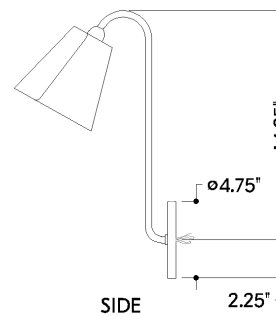

## DIMENSIONS

Height: 16.5"  
Width/Diameter: 5.5"  
Canopy/Backplate: 4.75"  
Product Weight: 1.98lb  
Extension: 10"  
Top to Center: 14.25"  
Canopy/Backplate Shape: Round  
Sloped Ceiling Compatible: No  
Living Finish: No  
Uplight Only: No

## Shade

Shade 1: Metal  
Shade 1 Finish: Textured White  
Shade 1 Top Width: 2.75"  
Shade 1 Bottom L/W: 0" / 5.5"  
Shade 1 Height: 5.25"

### Bulb 1

Bulb Included: No  
Socket: E12 Candelabra Base  
Bulb Type: G16.5  
Max Wattage: 8  
Bulb Quantity: 1  
Wire Length: 7"  
Cord Type: B & W TEFLON W/ COPPER  
GROUND WIRE  
Gem Box Required (2"x3"): No  
Dark Sky: No

## SHIPPING

Carton 1: 21" x 11" x 9"  
Carton 1 Weight: 4lb  
Shipping Method: Ground  
Country of Origin: VN

TOP

FRONT

SIDE