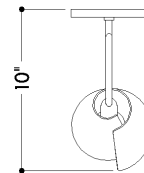

LILA

H852101-GL/TWH

A spray of flower forms elegantly springs from the striking Lila. Reminiscent of a simplified calla lily bud, each bloom is defined by a coiled metal shade in a Textured White finish, supported by Gold Leaf 'stems. Arranged at varying heights, the arched flowers create a sense of dynamism within the fixture. Available as a chandelier or sconce, Lila is a joyful celebration of curved edges and vintage silhouettes.

FINISHES

GOLD LEAF w/ TEXTURE WHITE

DIMENSIONS

Height: 16.5"
Width/Diameter: 5.5"
Canopy/Backplate: 4.75"
Product Weight: 1.98lb
Extension: 10"
Top to Center: 14.25"
Canopy/Backplate Shape: Round
Sloped Ceiling Compatible: No
Living Finish: No
Uplight Only: No

Shade

Shade 1: Metal
Shade 1 Finish: Textured White
Shade 1 Top Width: 2.75"
Shade 1 Bottom L/W: 0" / 5.5"
Shade 1 Height: 5.25"

ELECTRICAL

Bulb 1

Bulb Included: No
Socket: E12 Candelabra Base
Bulb Type: G16.5
Max Wattage: 8
Bulb Quantity: 1
Wire Length: 7"
Cord Type: B & W TEFLON W/ COPPER
GROUND WIRE
Gem Box Required (2"x3"): No
Dark Sky: No

SHIPPING

Carton 1: 21" x 11" x 9"
Carton 1 Weight: 4lb
Shipping Method: Ground
Country of Origin: VN

TOP