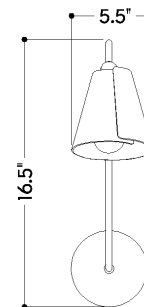

## DIMENSIONS

Height: 16.5"  
Width/Diameter: 5.5"  
Canopy/Backplate: 4.75"  
Product Weight: 1.98lb  
Extension: 10"  
Top to Center: 14.25"  
Canopy/Backplate Shape: Round  
Sloped Ceiling Compatible: No  
Living Finish: No  
Uplight Only: No

## Shade

Shade 1: Metal  
Shade 1 Finish: Textured White  
Shade 1 Top Width: 2.75"  
Shade 1 Bottom L/W: 0" / 5.5"  
Shade 1 Height: 5.25"

### Bulb 1

Bulb Included: No  
Socket: E12 Candelabra Base  
Bulb Type: G16.5  
Max Wattage: 8  
Bulb Quantity: 1  
Wire Length: 7"  
Cord Type: B & W TEFLON W/ COPPER  
GROUND WIRE  
Gem Box Required (2"x3"): No  
Dark Sky: No

## SHIPPING

Carton 1: 21" x 11" x 9"  
Carton 1 Weight: 4lb  
Shipping Method: Ground  
Country of Origin: VN

TOP

FRONT

SIDE