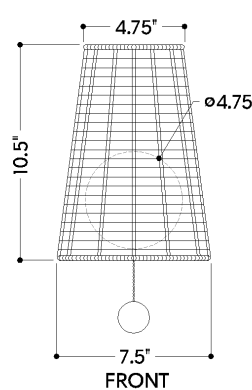

*Due to the one-of-a-kind nature of the medium, exact colors and patterns may vary slightly from the image shown.

FINISHES

AGED BRASS

DIMENSIONS

Height: 14"
Width/Diameter: 7.5"
Canopy/Backplate: 4.75"
Product Weight: 2.42lb
Extension: 4.25"
Top to Center: 7.5"
Canopy/Backplate Shape: Round
Sloped Ceiling Compatible: No
Living Finish: No
Uplight Only: No

Shade

Shade 1: Natural Woven
Shade 1 Finish: Natural Wicker
Shade 1 Top Length: 3.25"
Shade 1 Top Width: 4.75"
Shade 1 Bottom L/W: 4.5" / 7.5"
Shade 1 Height: 10.5"

ELECTRICAL

Bulb 1

Bulb Included: No
Socket: E26 Medium Base
Bulb Type: T10-5.5
Max Wattage: 8
Bulb Quantity: 1
Wire Length: 7"
Cord Type: B & W TEFLON W/ COPPER
GROUND WIRE
Switch Type: ON/OFF PULL CHAIN
Gem Box Required (2"x3"): No
Dark Sky: No

SHIPPING

Carton 1: 14" x 11" x 8"
Carton 1 Weight: 4lb
Shipping Method: Ground
Country of Origin: VN

TOP

FRONT

SIDE