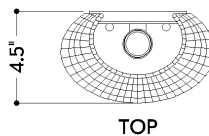

*Due to the one-of-a-kind nature of the medium, exact colors and patterns may vary slightly from the image shown.

FINISHES

AGED BRASS

DIMENSIONS

Height: 14"
Width/Diameter: 7.5"
Canopy/Backplate: 4.75"
Product Weight: 2.42lb
Extension: 4.25"
Top to Center: 7.5"
Canopy/Backplate Shape: Round
Sloped Ceiling Compatible: No
Living Finish: No
Uplight Only: No

Shade

Shade 1: Natural Woven
Shade 1 Finish: Natural Wicker
Shade 1 Top Length: 3.25"
Shade 1 Top Width: 4.75"
Shade 1 Bottom L/W: 4.5" / 7.5"
Shade 1 Height: 10.5"

ELECTRICAL

Bulb 1

Bulb Included: No
Socket: E26 Medium Base
Bulb Type: T10-5.5
Max Wattage: 8
Bulb Quantity: 1
Wire Length: 7"
Cord Type: B & W TEFLON W/ COPPER
GROUND WIRE
Switch Type: ON/OFF PULL CHAIN
Gem Box Required (2"x3"): No
Dark Sky: No

SHIPPING

Carton 1: 14" x 11" x 8"
Carton 1 Weight: 4lb
Shipping Method: Ground
Country of Origin: VN

TOP

FRONT

SIDE