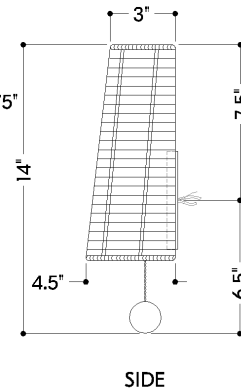

*Due to the one-of-a-kind nature of the medium, exact colors and patterns may vary slightly from the image shown.

FINISHES

AGED BRASS

DIMENSIONS

Height: 14"
Width/Diameter: 7.5"
Canopy/Backplate: 4.75"
Product Weight: 2.42lb
Extension: 4.25"
Top to Center: 7.5"
Canopy/Backplate Shape: Round
Sloped Ceiling Compatible: No
Living Finish: No
Uplight Only: No

Shade

Shade 1: Natural Woven
Shade 1 Finish: Natural Wicker
Shade 1 Top Length: 3.25"
Shade 1 Top Width: 4.75"
Shade 1 Bottom L/W: 4.5" / 7.5"
Shade 1 Height: 10.5"

ELECTRICAL

Bulb 1

Bulb Included: No
Socket: E26 Medium Base
Bulb Type: T10-5.5
Max Wattage: 8
Bulb Quantity: 1
Wire Length: 7"
Cord Type: B & W TEFLON W/ COPPER
GROUND WIRE
Switch Type: ON/OFF PULL CHAIN
Gem Box Required (2"x3"): No
Dark Sky: No

SHIPPING

Carton 1: 14" x 11" x 8"
Carton 1 Weight: 4lb
Shipping Method: Ground
Country of Origin: VN

TOP

FRONT

SIDE