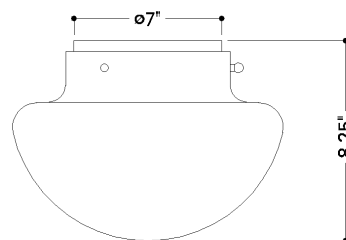

FINISHES

AGED BRASS

DIMENSIONS

Height: 9.5"
Width/Diameter: 13"
Canopy/Backplate: 7"
Product Weight: 5.95lb
Canopy/Backplate Shape: Round
Sloped Ceiling Compatible: No
Living Finish: No
Uplight Only: No

Shade

Shade 1: Glass
Shade 1 Finish: Cloud
Shade 1 Top Width: 13"
Shade 1 Height: 9.5"

ELECTRICAL

Bulb 1

Bulb Included: No
Socket: E26 Medium Base
Bulb Type: A19
Max Wattage: 15
Bulb Quantity: 1
Wire Length: 7"
Gem Box Required (2"x3"): No
Dark Sky: No

SHIPPING

Carton 1: 19" x 18" x 18"
Carton 1 Weight: 10lb
Shipping Method: Ground
Country of Origin: VN

FRONT

BOTTOM