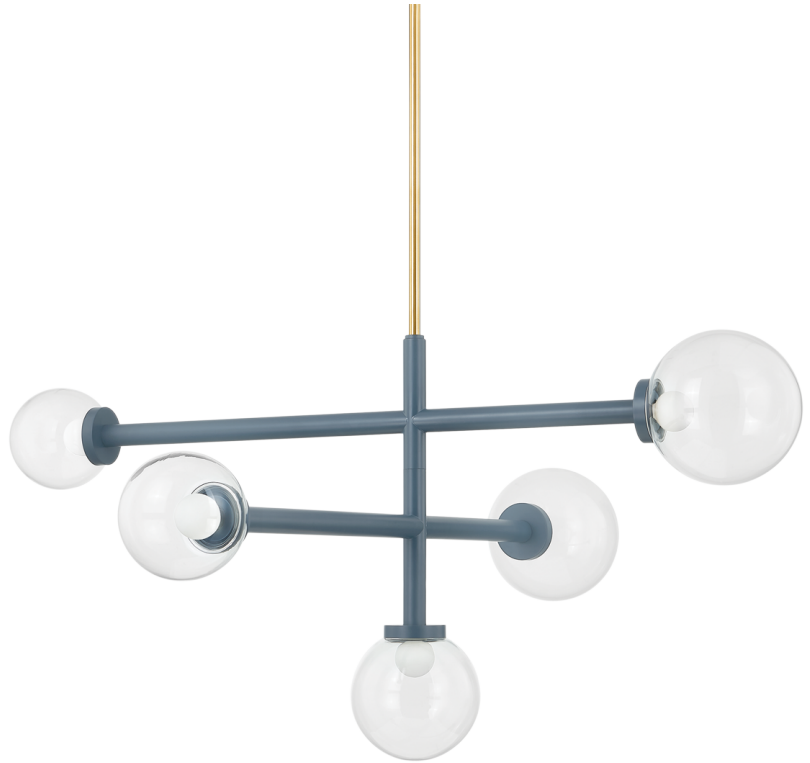

SIA

H883805-AGB/SBL

Inspired by a mobile, Sia nods to designs of the 1950s and 60s with its symmetry and bold style. Available as a chandelier or wall sconce, it contrasts the hard and soft elements of bold lines and large Clear Glass orbs. Finished in a cool Slate Blue with an Aged Brass rod, this fixture adds a pop of light and color to kitchens, dining areas, and other living spaces. Part of our Zoe Feldman collection.

FINISHES

Aged Brass/Slate Blue (AGB/SBL)

DIMENSIONS

Height: 21"

Width/Diameter: 43.25"

Length: "

Minimum Height: 24.75"

Maximum Height: 60.75"

Canopy/Backplate: 4.75"

Hanging Type: 1-3" / 1-6" / 1-12" / 1-18" Stems

Product Weight: 23.82lb

GLASS

Attachment:

Glass 1: Glass

Glass 2: Glass

LAMPING

Bulb 1

Bulb Included: No

Socket: E12 Candelabra Base

Bulb: G16.5 • 5 • 8 Watt Max

Voltage: 120

UL Rating: UL Damp

SHIPPING

Carton 1: 19" x 18" x 15"