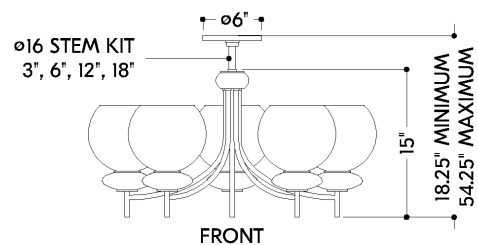

FINISHES

AGED BRASS

Coastal Suitable Finish (EPM): No

DIMENSIONS

Height: 15"

Width/Diameter: 30"

Minimum Height: 18.25"

Maximum Height: 54.25"

Shade 1: Glass

Shade 1 Finish: Cloud

Shade 1 Top Width: 5.5"

Shade 1 Bottom L/W: 0" / 7.75"

Shade 1 Height: 6.75"

Shade 2: Glass

Shade 2 Finish: Smoke

Shade 2 Top Width: 5"

Shade 2 Height: 2"

ELECTRICAL

Bulb 1

Bulb Included: No

Socket: E26 Medium Base

Bulb Type: A19

Max Wattage: 15

Bulb Quantity: 5

Bulb Included: No

Wire Length: 120"

Cord Type: B & W TEFLON W/ GROUND WIRE

Gem Box Required (2"x3"): No

Dark Sky: No

SHIPPING

Carton 1: 32" x 32" x 21"

Carton 1 Weight: 28lb