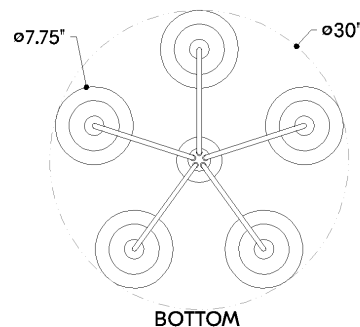

FINISHES

AGED BRASS

Coastal Suitable Finish (EPM): No

DIMENSIONS

Height: 15"

Width/Diameter: 30"

Minimum Height: 18.25"

Maximum Height: 54.25"

Shade 1: Glass

Shade 1 Finish: Cloud

Shade 1 Top Width: 5.5"

Shade 1 Bottom L/W: 0" / 7.75"

Shade 1 Height: 6.75"

Shade 2: Glass

Shade 2 Finish: Smoke

Shade 2 Top Width: 5"

Shade 2 Height: 2"

ELECTRICAL

Bulb 1

Bulb Included: No

Socket: E26 Medium Base

Bulb Type: A19

Max Wattage: 15

Bulb Quantity: 5

Bulb Included: No

Wire Length: 120"

Cord Type: B & W TEFLON W/ GROUND WIRE

Gem Box Required (2"x3"): No

Dark Sky: No

SHIPPING

Carton 1: 32" x 32" x 21"

Carton 1 Weight: 28lb